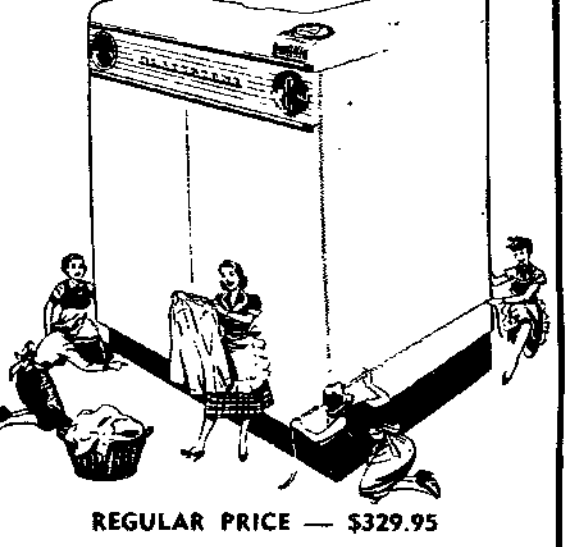

CELLAR ASSOCIATES

What Is Your OLD WASHER WORTH?

CELLAR'S TRADE-IN ALLOWANCE IS LIKE

Putty In Your Hand! Is It Worth $125?, $100?, $90?, $75? — It's Worth At Least $60

As A Trade-in Towards The New 1954

Blackstone automatic washer

REGULAR PRICE — $329.95

NOW $269.95

(WITH YOUR OLD WASHER)

- FULLY INSTALLED! 1 YEAR FREE SERVICE

NO PLUMBING REQUIRED (if within reasonable distance of sink)

- NO SPECIAL WIRING NEEDED — Ideal for housing projects

NO DOWN PAYMENT

PAY ONLY $2.91 PER WEEK!

NOBODY GIVES BETTER TERMS THAN CELLAR!

Buy Your New Washer From Washing Machine Specialists!

CELLAR Associates APPLIANCES--TELEVISION

15 Middle St. NEXT TO MEIGS Tel. ED 6-2176

Just A Step From The New Municipal Parking Garage Open Mondays Open Thurs. 'Til 9 P.M.

TODAY'S RADIO PROGRAM:

Table of radio programs for today, listing stations (e.g., WNAS, WICC, WABC) and program titles (e.g., Martin Block, Today's News) for various time slots from 6:00 to 12:00.

Tomorrow's Radio Program

Table of radio programs for tomorrow, listing stations and program titles for various time slots from 6:00 to 12:00.

DIAL SETTINGS

Table of dial settings for various radio stations, including WNAS-1450, WICC-600, WABC-770, etc.

Evening Highlights

- List of evening highlights including 'GOLF FOR A TOURNAMENT', 'THE FALCON', 'TRAVEL IN MUSIC', 'HOLLYWOOD BOWL CONCERTS', etc.