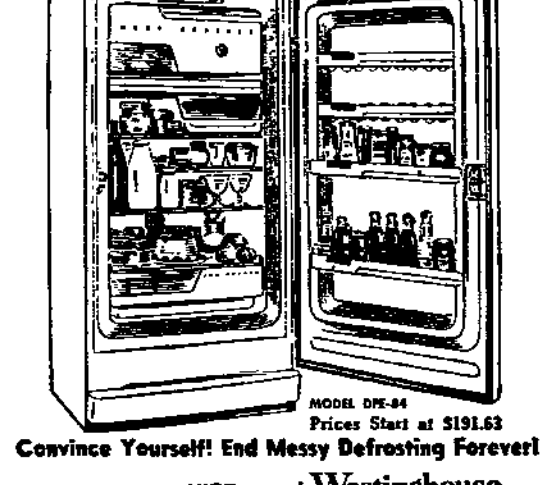

AT MUDRICK'S

SAVE \$83.62 on a Westinghouse FROST-FREE

WAS NOW \$369.95 \$286.33 Save \$83.62

Don't Wait - Act Now - Easy Terms

Model DFE-84 Prices Start at \$191.63

Convince Yourself! End Messy Defrosting Forever!