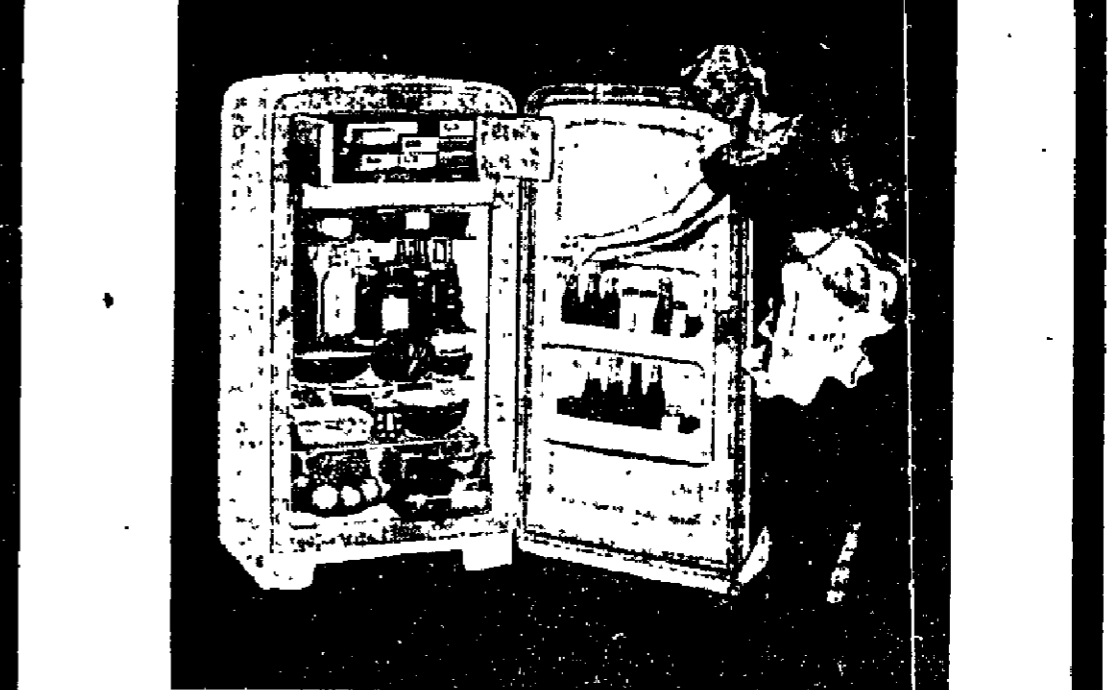

BENLEE FURNITURE & APPLIANCE CO. 292 STATE STREET — opposite Warner Theatre

SAVE \$70.00 Buy This BIG 9 1/3 CU. FT. Admiral REFRIGERATOR

REGULAR PRICE \$269.95 FOR ONLY --

\$199.95 With Your Old Refrigerator Or Ice Box