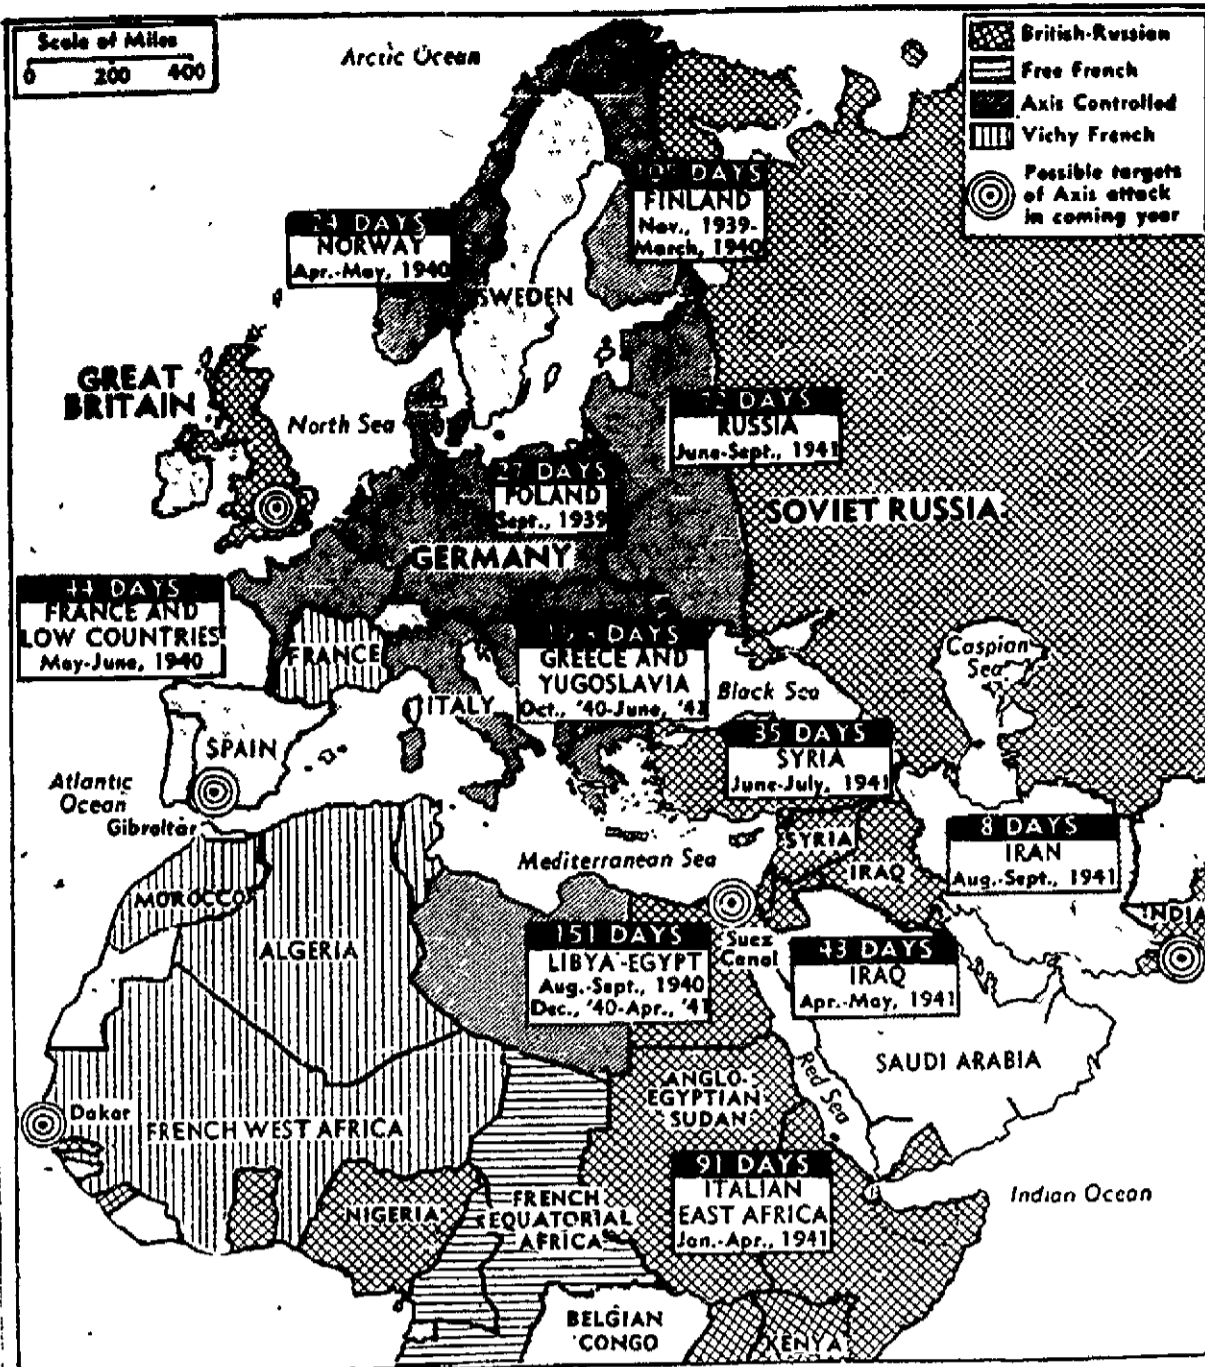

Glenn Miller Broadcasts To Be Dedicated To U. S. Forces

Army Training Centers To Receive Musical Tribute; Dr. George V. Denny, Jr., On "Information Please" Hour

The inimitable music of Glenn Miller, his acrobatic trombone and his famous orchestra will run riot in a "Sunset Serenade" each Saturday over WJZ from 4 to 5 p. m. in a new series dedicated to the nation's selective service men and their army camps, beginning Saturday.

With the cooperation of the United Service Organizations, the new Glenn Miller program will each week present an album of 50 top-ranking records to five different army camps.

The new program, officially titled "Glenn Miller's Sunset Serenade," will be dedicated to and fashioned for the men in the army camps. But another army—the nation's collegiate jittersbugs, the singing and jive addicts and the millions who are captivated by the swaying harmony of Glenn and his players will be no less

TWO YEARS OF WAR - 528 DAYS OF BATTLE

The war of three continents has raged for two full years, but of the 731 days of conflict, only 528 have been spent in actual battle on land. While the war in the air and at sea has gone on continuously since Sept. 1, 1939, the conflict in Europe, Africa and Asia has divided itself into the several campaigns shown on map. Altho the 198-day Yugoslavia-Greece campaign, including Crete, seems the longest, it includes only 55 days of Nazi action, leaving Russia the record for longest resistance to German blitz.

ELIDA SCHOOLS SET FOR TERM START TUESDAY

(Special To The Lima News)
ELIDA, Aug. 23—Six new teachers will be included on the faculty of Elida school when classes commence Tuesday, according to an announcement by C. R. Swank, superintendent.

New high school teachers will be Johnny Cindric, member of the Lima Parks baseball team, who will teach commercial courses and coach the basketball and baseball teams; Paul Pomaric, physical education and science instructor and varsity football coach; and Ella Jean Radley, vocational home economics teacher.

Cindric, who was injured in an automobile accident recently, will be unable to conduct classes for at least a month. Swank said, and his place will be taken temporarily by Miss Gladwyn Watkins Bowers.

Last year's high school teachers who return for the new term include Howard Leis, principal; Edna Beuhler, Clifford Diversele,

KEN MILLER'S FOOD MARKET

- 208 S. Main St. We Deliver Call 48871
- Deerwood Shortening 3 lb. cans 55c
- TISSUE 3 Rolls 25c
- WAX PAPER 100 FT. ROLLS HARWATER CASTLE 9c
- SOAP 2 For NO. 21 CAN 19c
- PEACHES 2 Lbs. 17c
- FLAKES 2 Lbs. 17c
- SILVER DUST 23c
- AND TOWEL BEECH-NUT SHELL 9c
- MACARONI RENZ'S Honey Almond SUNDAY DINNER CAKE 30c

HOME STORES

IDAHO New Clean Russels POTATOES 10 lbs. for 35c

VIC'S

925 N. JAMESON Phone 58551

- Sweet Juicy ORANGES 2 Doz. 39c
- COOKING APPLES 5 Lbs. 19c
- Giant Pascal CELERY 2 Stalks 29c
- Yellow ONIONS 10 Lb. Bag 27c
- 15 Lb. Peck POTATOES 25c
- Soft Rib Boiling 2 Lbs. 29c
- Lean, Sliced, Riced BACON 29c
- HI-HO CRACKERS 1/2 g. pkg. 21c
- Boscuf COFFEE 1 Lb. 30c
- TOMATOES 3 Cans For 23c
- PORK AND BEANS 3 Tall Cans 29c
- MIRACLE WHIP 1/2 Qt. Jar 37c
- SHURFINE SHORTENING 3 Lb. Can 53c
- Quart Jar OLIVES 39c
- Sweet PICKLES 2 Lb. Jar 25c
- SUPER SUDS 2 Pkgs. 33c

RENZ'S Honey Almond SUNDAY DINNER CAKE 30c

You'll like BOSCU COFFEE... it TASTES as GOOD as it smells!

3 GRINDS NOW! RED CAN for Regular WHITE CAN for Drip BLUE CAN for Glass-Pot Grind

BOSCU STARTS THE DAY RIGHT—TASTES RICHER!

SHAFFER BROS.

766 BELLEFONTAINE AVE. PHONE 90671

- SMOKED HAMS Half or Whole Our Own Cure 28c
- SIRLOIN STEAKS 30c
- BEEF ROAST ARM or CHUCK lb. 22c
- ROLLED Rib BEEF ROAST lb. 26c
- HAMBURGER Lb. 20c
- VEAL Stew 15c Roast 24c Rib Chops 28c
- LARD No. 5 Pail 60c
- SWISS STEAK lb. 30c
- Hospital Toilet Tissue 5 rolls 25c
- PORK CHOPS Shoulder STEAK 1g 25c
- Fresh SAUSAGE 20c
- Fresh CALAS 20c
- Smoked SAUSAGE 23c
- PORK LIVER lb. 14c
- Fresh HAMS Half or Whole lb. 27c
- FIG BARS 2 lbs. 25c
- Shaffer COFFEE 20c
- RENZ'S BUTTERSCOTCH SUNDAY DINNER CAKE 30c