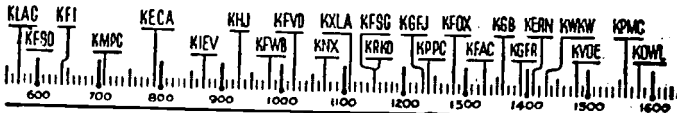

YOUR RADIO TODAY

CHURCH SERVICES

7 A.M. KFI-Bible. KNX-Church of A. Ir. KHJ-Bible Class. KECA-Ch. Wildwood. 7:30 A.M. KMPC-Bible Class.	9 A.M. KFI-Eternal Life. KFAC-Liberal Cath. 9:15 A.M. KLAC-Catholic Hour. 9:30 A.M. KHJ-Lutheran Hour. 11 A.M. KFAC-Methodist Ch. 11:30 A.M. KECA-"Vespers."	3 P.M. KFI-Catholic Hour. KFWB-Gospel Song. 4 P.M. KFWB-Revival. 4:30 P.M. KRKD-92nd St. Ch. 5 P.M. KFWB-Vce. Calvary. 6:30 P.M. KFWB-Gospel Songs. KRKD-1st Brethren Church. 7 P.M. KFWB-Rescue Mission.	7:30 P.M. KXLA-Open Door. 7:45 P.M. KFWB-Catholic Ann. 8 P.M. KFWB-First Presby. KFAC-First Methodist Church. 9 P.M. KGFJ-Ave Maria Hr. KXLA-Revival Hour. 9:30 P.M. KFWB-Pac. Lutheran 10 P.M. KFOX, KMPC-Revival.
---	--	--	--

F.M. SCHEDULE

KFI—105.9 Mez. 5 to 7 p.m. 3:00 p.m.-Afternoon Melodie 3:30 p.m.-Classics. 5:00 p.m.-Symphonic. 6:00 p.m.-World of Music. 6:30 p.m.-Dinner Hour. 8:00 p.m.-Classics.	KHJ—101.1 Mez. 5 to 7 p.m. 3:00 p.m.-Those Websters. 3:30 p.m.-Nick Carter. 4:00 p.m.-Mystery. 6:00 p.m.-At Parky's. 6:30 p.m.-It's a Living. 7:30 p.m.-Clary's Gazette.	KUSC—91.5 Mez. 5:30 to 10:30 p.m. 6:00 p.m.-Music Miniatures. 7:00 p.m.-Concert Hour. 8:00 p.m.-Night Extra 8:15 p.m.-Songs Tonight. 8:45 p.m.-Today in History. 9:00 p.m.-Yr. Melody (The following programs same as A.M. schedules above.)
KMGM—98.7 Mez. 3 to 10 p.m. 3:00 p.m.-"Opera." 5:30 p.m.-Memory Theater. 6:00 p.m.-Curtain Time. 7:00 p.m.-Concerto. 8:30 p.m.-Melodies Segua. 9:00 p.m.-Sun. Serenade.	KKLA—97.1 Mez. 8 to 12 a.m.—6 to 10 p.m. 8:00 a.m.-Voice of Faith. 9:00 a.m.-Sun. Symphony. 10:15 a.m.-Concert Orch. 6:00 p.m.-Intermezzo. 7:00 p.m.-Angelus Hour. 9:30 p.m.-Waltz Time.	KECA—95.5 Mez. 7 to 12 p.m. KNX—93.1 Mez. 3 to 9 p.m. KMPC—100.3 Mez. 7 to 10 p.m.