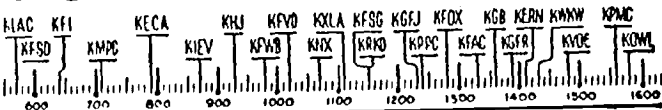

YOUR Radio TODAY

CHURCH SERVICES

7 A.M.
 KFI-Bible.
 KNX-Church of Air.
 KHJ-Bible Class.
 KECA-Ch. Wildwood.
 7:30 A.M.
 KMPC-Bible Class.

8 A.M.
 KHJ-Religious Prog.
 KFAC-Country Ch.
 KECA-Israel.
 8:15 A.M.
 KLAC-Christ Church.
 8:30 A.M.
 KFI-Christian Sch.
 KECA-Hour of Faith.