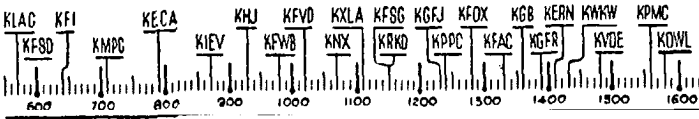

## CHURCH SERVICES

**7 A.M.**  
 KFI-Radio Pulpit.  
 KNX-Church of Air.  
 KHJ-Bible Class.  
 KECA-Ch. Wildwood  
 7:30 A.M.  
 KMPC-Bible Class.

**8 A.M.**  
 KHJ-Religious Pros.  
 KFAC-Country Ch.  
 KECA-Israel.  
 8:15 A.M.  
 KLAC-Christ Church.  
 8:30 A.M.  
 KFI-Christian Sci.