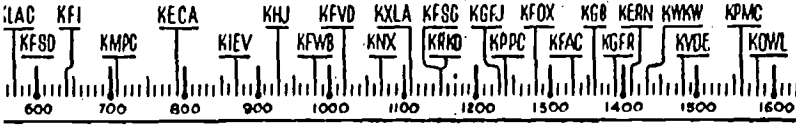

YOUR Radio TODAY

CHURCH SERVICES

- | | | |
|--|--|--|
| <p>7 A.M.
KNX-Church of Air.
KECA-Church of Wildwood.
KHJ-Bible Class.
7:15 A.M.
KLAC-Sky Chapel.
7:30 A.M.
KMPC-Bible Class.
KHJ-Young People's Church.</p> <p>8 A.M.
KFAC-Country Ch.
KECA-Israel.
8:15 A.M.
KLAC-Christ Ch.</p> | <p>8:30 A.M.
KFI-Catholic Hour.
KFVB-Gospel, Songs.
4 P.M.
KFAC-Methodist Ch.
11:30 A.M.
KNX-World Church.
KECA-"Vespers."</p> <p>3 P.M.
KFI-Catholic Hour.
KFVB-Gospel, Songs.
4 P.M.
KFAC-Methodist Ch.
11:30 A.M.
KNX-World Church.
KECA-"Vespers."</p> | <p>7:30 P.M.
KXLA-Bible Inst.
7:45 P.M.
KFVB-Catholic Ans.
8 P.M.
KFVB-First Presby.
KFAC-Methodist Ch.
9 P.M.
KGF-Ave Maria Hr.
KXLA-Revival Hour.
9:30 P.M.
KFVB-Pac. Lutheran
10 P.M.
KFOX, KMPC-Revival.</p> |
|--|--|--|

FM SCHEDULE

- | | | |
|---|--|--|
| <p>KFI—105.9 Mer.
3 to 9 P.M.</p> <p>3:00 p.m.-Afternoon Melodie
3:30 p.m.-Classics.
4:30 p.m.-Music for You.
5:00 p.m.-Afternoon Vespers.
5:30 p.m.-Symphony Moods.
6:00 p.m.-World of Music.</p> | <p>KHJ—101.1 Mer.
3 to 9 P.M.</p> <p>3:00 p.m.-Those Websters.
3:30 p.m.-Nick Carter.
4:00 p.m.-Sherlock Holmes.
6:00 p.m.-At Parky's.
6:30 p.m.-Backus Show.
7:30 p.m.-Lat. Amer. Music.</p> | <p>KUSC—91.5 Mer.
5:30 to 10:30 P.M.</p> <p>5:00 p.m.-Music. Miniatures.
7:00 p.m.-Concert Hour.
8:00 p.m.-Night Extra.
8:15 p.m.-Songs Tonight.
8:45 p.m.-Today in History.
9:15 p.m.-Un. Nations Rpt.</p> |
|---|--|--|
- (The information contained in this schedule is furnished by the station broadcasting the programs. Owing to present conditions changes in the programs listed may be made without notice.)