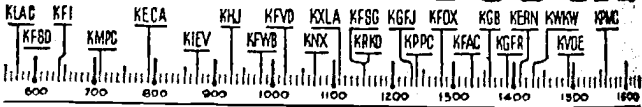

YOUR Radios TODAY

TIMES NEWS—KMPC—710 on your dial—on the hour—EVERY HOUR

SUNDAY CHURCH SERVICES

7 A.M. KNX-Air Church. KFI-The Bible. KECA-Israel. KHJ-Bible Class. 7:30 A.M. KNX-S.L. Tabernacle KHJ-Air Church. KMPC-Bible Class.	10:45 A.M. KFOX-Cumber'd Ch 11 A.M. KFOX-Presbyt'n Ch. KGER-Revival Hr. KPCC-Church Svc. KFAC-Methodist Ch. KXLA-Ch. Open Dr. 11:30 A.M. KGER-Bible Class. 11:45 A.M. KECA-Church of Wildwood. 12 NOON KGER-Church. KXLA-Ch. Open Dr. 12:30 P.M. KGER-Trinity.	3 P.M. KFSG-Evangelistic. KFOX-Rev. Ivie. 4 P.M. KPCC-Alhambra Ch. KFOX-Mission. KGER-Rev. Harma. KXLA-Old-Fashion Revival. 4:15 P.M. KECA-Church Fed. KHJ-F. J. Shean. 4:30 P.M. KGER-Colonial Tabernacle. 5 P.M. KXLA-Lutheran Gospel. 5:30 P.M. KXLA-Lincoln Pres- byterian Church. KFOX-Rev. Johnson. KGER-Rev. Weber.	7 P.M. KFSG-Angelus Temp. KFOX-Pastor Grady 7:30 P.M. KXLA-Ch. Open Dr. 8 P.M. KPCC-Sun. Eve. Hr. KFOX-Christian Sci. KFAC-Methodist Ch. KFWB-Presby. Ch. 9 P.M. KFOX-Cumberland Church. KGER-Bethel Ch. KGFJ-Ave Maria Ch. 9:30 P.M. KFWB-Pac-Lutheran. KFOX-Mission.
8 A.M. KFAC-Country Ch. KMPC-Devotion. KHJ-Pilgrim Hr. KFI-Eternal Light. 8:30 A.M. KECA-Faith. KHJ-Lutheran Hr. KMPC-Air Chapel. KXLA-Imm. Church. KFWB-Mission. KLAC-Christian Ch. KFOX-Bible. 9 A.M. KPCC-Devotional. KHJ-Prophecy. KLAC-St. Brendan. KFAC-Liberal Ch. 9:30 A.M. KHJ-Lutheran Hr. 10:15 A.M. KFOX-Rev. Russell. 10:30 A.M. KFSG-Angelus Temp	1 P.M. KGER-Trinity Ch. 1:15 P.M. KXLA-Barn Church. 1:30 P.M. KFOX-Young People's Church. 2 P.M. KFOX-Church. KFI-Catholic Hr. 2:30 P.M. KFOX-Billy Adams.	6 P.M. KGER-Church. 6:15 P.M. KMPC-Christian Sci. 6:30 P.M. KXLA-Berond To- morrow.	10 P.M. KMPC-Old-Fashion Revival. KFOX-Rev. Fuller. 10:15 P.M. KFI-Chapel Quartet 10:30 P.M. KXLA-Bright Cor. Church. KFOX-Antioch Ch.