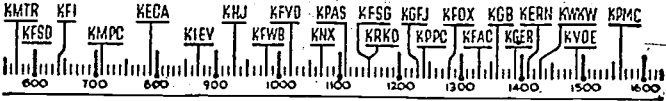

YOUR RADIO TODAY

TIMES NEWS

ON THE HOUR — EVERY HOUR
KMPC — 710 ON YOUR DIAL

SUNDAY CHURCH SERVICES

7 A.M. KNX—Air Church. KGFJ—Radio Church. 7:30 A.M. NRKD—Rev. Squires. 8 A.M. KFAC—Country Church. KGER—Kingdom Within. 8:15 A.M. KPAS—Immanuel Baptist. 8:30 A.M. KNX—Air Church. KMTR—W. B. Record. KFVD—Church of Christ. 9 A.M. KMTR—Swedenborg Hour. KFAC—Liberal Catholic Hr. 9:15 A.M. KGER—March Ahead Time. 9:30 A.M. KPPC—Bible Class. KPAS—Church On High. 10:15 A.M. KFOX—Independ. Church. 10:30 A.M. KPPC—Church News. KFSG—Aimee McPherson. 10:45 A.M. KFOX—Cumberland Church. 11 A.M. KFOX—Presbyterian Ch. KPPC—Church Service. KFAC—Methodist Church. KPAS—Church Open Door. KMTR—Church of Christ.	11:30 A.M. NGER—Church of Christ. KFOX—Christian Church. 12 NOON KMTR—St. Brendan Choir. 12:30 P.M. KHJ—Children's Chapel. KGER—Trinity Church. 1:30 P.M. KMTR—Young People's Ch. KFAC—Church of Barn. 2 P.M. KMTR—Nazarene Voices. 2:30 P.M. KFOX—Rev. Billy Adams. KPAS—Burbank & Square. 3 P.M. KFI—Catholie Hour. KFSG—Evangelist. KFOX—Rev. Ivie. KPAS—El Monte Nazarene. 3:30 P.M. KPAS—Church Christ. 4 P.M. KFOX—Loey West. KGER—Rev. Harms. KMTR—Nazarene Voice. KPAS—Alhambra Presbyt. 4:15 P.M. KECA—Church Federation. 4:30 P.M. KPAS—Holliston Methodist. KGER—Colonial Tabernacle. 5 P.M. KPAS—Lincoln Presby. Ch. KMTR—Church of Christ.	5:30 P.M. KGER—Rev. Weber. KPAS—Helen Markham. 5:45 P.M. KMTR—Church of Christ. 6 P.M. KPAS—Lutheran Gospel. KMTR—Bethel Chapel. 6:30 P.M. KGFJ—Tabernacl. KPAS—Beyond Tomorrow. 7 P.M. KFSG—Aimee McPherson. KMTR—Alvarado Church. 7:15 P.M. KMTR—Church of Christ. 7:30 P.M. KMTR—Church of Christ. KFOX—Rev. Creviston. KPAS—Church Open Door. 8 P.M. KFWB—Presbyterian Ch. KMTR—Floyd B. Johnson. KFAC—Methodist Church. 9 P.M. KMTR—Mission Church. KGER—Bethel Church. 9:30 P.M. KFWB—Paeific Lutheran. KGFJ—Boyd Johnston. 10:30 P.M. KPAS—Briht Cor. Church. KNX—Air Church. 11 P.M. KHJ—Young People's Ch. KFWB—Dr. MacLennan.
---	--	--