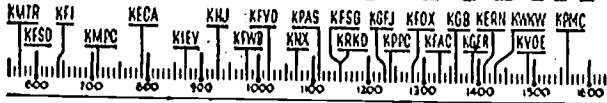

YOUR RADIO TODAY

TIMES NEWS

ON THE HOUR — EVERY HOUR
KMPC — 710 ON YOUR DIAL

SUNDAY CHURCH SERVICES

7 A.M. KNX—Air Church.	11:30 A.M. KOER—Church of Christ. KFOX—Christian Church.	5 P.M. KPAB—Lincoln Presb. Ch.
7:30 A.M. KRKD—Rev. Squires.	12 NOON KMTR—St. Brendan Choir.	5:30 P.M. KOER—Rev. Weber. KPAB—Helen Markham.
8 A.M. KFAC—Country Church. KOER—Kingdom Within.	12:30 P.M. KHJ—Children's Chapel. KOER—Trinit. Church.	5:45 P.M. KMTR—Church of Christ.
8:15 A.M. KPAB—Immanuel Baptis.	1 P.M. KHJ—Lutheran Hr.	6 P.M. KFAC—Lutheran Gospel.
8:30 A.M. KNX—Air Church. KMTR—W. B. Record. KFVD—Chph of Christ.	1:30 P.M. KMTR—Young People's Ch. KPAS—Church of Barn.	6:30 P.M. KOPJ—Tabernaels. KPAB—Borond Tomorrow.
9 A.M. KFAC—Liberal Catholic F.	2 P.M. KMTR—Nazarene Voice.	7:15 P.M. KMTR—Church of Christ.
9:15 A.M. KOER—March Ahead Tin.	2:30 P.M. KFOX—Rev. Bill Adams. KPAS—Hurbank 4 Squar.	7:30 P.M. KMTR—Church of Christ. KFOX—Rev. Cravison. KPAB—Church Open Doo.
9:30 A.M. KPFC—Bible Class. KPAB—Church On High.	3 P.M. KFI—Catholic Hour. KFSG—Evangelistic. KFOX—Rev. Ivie. KPAB—El Monte Nazarene.	8 P.M. KMTR—Presbyterian Ch. KMTR—Floyd B. Johnson. KPAC—Methodist Church.
10:15 A.M. KFOX—Independ. Churel.	3:30 P.M. KPAB—Church Christ.	9 P.M. KMTR—Mission Churrh. KOER—Bethel Churrh.
10:30 A.M. KPFC—Church News. KFSG—Almeo McPherson.	4 P.M. KFOX—Loer West. KOER—Rev. Harms. KMTR—Nazarene Voice. KPAB—Alhambra Presbri.	9:30 P.M. KPWB—Pacific Lutheran. KOPJ—Bord Johnston.
10:45 A.M. KFOX—Cumberland Chur.	4:15 P.M. KECA—Church Federation.	10:30 P.M. KPAB—Bright Cor. Churel. KNX—Air Church.
11 A.M. KFOC—Presbyterian Ch. KPFC—Church Service. KFAC—Methodist Church. KPAB—Church Open Doc. KMTR—Church of Christ.	4:30 P.M. KPAB—Holliston Methodist. KOER—Colonial Tabernacle.	11 P.M. KHJ—Young People's Ch.

ENTERTAINMENT-BY THE HOUR