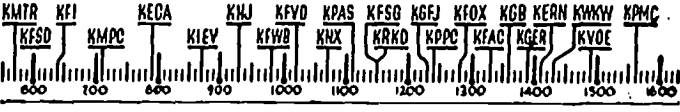

YOUR RADIO TODAY

TIMES NEWS ON THE HOUR — EVERY HOUR
KMPC — 710 ON YOUR DIAL

SUNDAY CHURCH SERVICES

7 A.M. KNX—Air Church.	11:30 A.M. KOER—Church of Christ. KFOX—Christian Church.	5:30 P.M. KOER—Rev. Weber. KPAS—Helen Markham.
7:30 A.M. KRKD—Rev Squires.	12:30 P.M. KHJ—Children's Chapel. KGER—Trinity Church.	6 P.M. KPAS—Holliston Methodist.
8 A.M. KFAC—Country Church. KOER—Kinsdom Within.	1 P.M. KHJ—Lutheran Hr.	6:30 P.M. KGFJ—Tabernacle. KPAS—Beyond Tomorrow.
8:15 A.M. KPAS—Immanuel Baptist.	1:30 P.M. KMTR—Young People's Ch. KPAS—Church of Barn.	7 P.M. KFWB—Dr. MacLennan. KFSG—Almee McPherson.
8:30 A.M. KNX—Air Church. KMTR—W. B. Record. KFVD—Church of Christ.	2 P.M. KMTR—Nazarcne Voice.	7:15 P.M. KMTR—Church of Christ.
9 A.M. KFAC—Liberal Catholic Hr.	2:30 P.M. KFOX—Rev. Billy Adams. KPAS—Burbank 4 Square.	7:30 P.M. KMTR—Church of Christ. KFOX—Rev. Creston. KPAS—Church Open Door.
9:15 A.M. KOER—March Ahead Time.	3 P.M. KFI—Catholic Hour. KFSG—Evangelistic. KFOX—Rev. Ivis. KPAS—El Monte Nazarene.	8 P.M. KFOX—Christian Science. KFWB—Presbyterian Ch. KMTR—Floyd B. Johnson. KFC—Methodist Church.
9:30 A.M. KPPC—Bible Class. KPAS—Church On Hish.	3:30 P.M. KPAS—Church Christ.	9 P.M. KMTR—Mission Church. KOER—Bethel Church.
10:15 A.M. KFOX—Independ Church.	4 P.M. KFOX—Locy West. KOER—Norman Hunt. KMTR—Nazarene Voice. KPAS—Alhambra Presbyt.	9:30 P.M. KFWB—Pacific Lutheran. KFOX—Rev. Creston. KGFJ—Boyd Johnston.
10:30 A.M. KPPC—Church News. KFSG—Almee McPherson.	4:15 P.M. KECA—Church Federation.	10:30 P.M. KPAS—Bright Cor. Church. KNX—Air Church.
10:45 A.M. KFOX—Cumberland Church.	4:30 P.M. KOER—Colonial Tabernacle.	11 P.M. KHJ—Young People's Church.
11 A.M. KFOX—Presbyterian Ch. KPPC—Church Service. KFAC—Methodist Church. KPAS—Church Open Door. KMTR—Church of Christ.	5 P.M. KPAS—Lincoln Presby. Ch.	

ENTERTAINMENT--BY THE HOUR