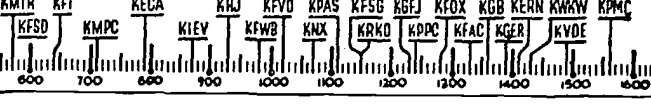

YOUR RADIO TODAY

TIMES NEWS ON THE HOUR—EVERY HOUR
KMPC—710 ON YOUR DIAL

SUNDAY CHURCH SERVICES

7 A.M. KGER—Pentecostal. KNX—Air Church.	11:30 A.M. KGER—Church of Christ. KFOX—Christian Church.	5 P.M. KPAS—Lincoln Presby. Ch.
7:30 A.M. KRKD—Rev. Squires.	12 NOON KMTR—St. Brendan Church	5:30 P.M. KGER—Rev. Weber. KPAS—Helen Markham.
8 A.M. KFAC—Country Church. KGER—Kingsdom Within.	12:30 P.M. KHJ—Children's Chapel.	6 P.M. KPAS—Holliston Methodist.
8:15 A.M. KPAS—Immanuel Baptist.	1 P.M. KHJ—Lutheran Hr.	6:30 P.M. KGFJ—Tabernacla. KPAS—Beyond Tomorrow.
8:30 A.M. KNX—Air Church. KMTR—W. B. Record. KFVD—Church of Christ.	1:30 P.M. KPAS—Church of Barn. KHJ—Youns Peoples Church	7 P.M. KFWD—Dr. MacLennan. KFSG—Almee McPherson.
9 A.M. KFAC—Liberal Catholie Hr.	2 P.M. KMTR—Nazarene Voies.	7:15 P.M. KMTR—Church of Christ.
9:15 A.M. KGER—March Ahead Time.	2:30 P.M. KFOX—Rev. Billy Adams. KPAS—Burbank 4 Square.	7:30 P.M. KFOX—Rev. Creviston. KPAS—Church Open Door.
9:30 A.M. KPPC—Bible Class. KPAS—Church On High.	3 P.M. KFSG—Evangelista. KFOX—Rev. Ivie. KPAS—El Monte Nazarene.	8 P.M. KFOX—Christian Science. KFWD—Presbyterian Ch. KMTR—Floyd B. Johnson. KFAC—Methodist Church.
10:15 A.M. KFOX—Independ. Church.	3:30 P.M. KPAS—Church Christ.	9 P.M. KGER—Bethel Church.
10:30 A.M. KPPC—Church News. KFSG—Aimee McPherson.	4 P.M. KFOX—Loey West. KGER—Norman Hunt. KECA—Church Federation. KMTR—Nazarene Voies. KPAS—Alhambra Church.	9:30 P.M. KFWD—Pacife Lutheran. KFOX—Rev. Creviston. KGFJ—Boyd Johnson. KFSG—Wendell St. Clair.
10:45 A.M. KFOX—Cumberland Church.	4:30 P.M. KGER—Colonial Tabernacla. KMTR—Bible Treasury.	10:30 P.M. KPAS—Bright Cor. Church. KNX—Air Church. KGER—Church Assembly.
11 A.M. KFOX—Presbyterian Ch. KPPC—Church Service. KFAC—Methodist Church. KPAS—Church Open Door. KMTR—Church of Christ.		