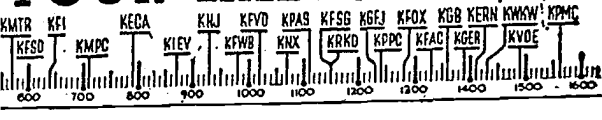

YOUR RADIO TODAY

[The information contained in this schedule is furnished by the stations broadcasting the program]

SUNDAY CHURCH SERVICES

<p>7 A.M. KGER—Pentecostal. KNX—Air Church.</p> <p>7:30 A.M. KFVD—Rev. Salas. KRKD—Rev. Squires.</p> <p>8 A.M. KNX—Air Church (8:05.) KFVD—Rev. Salas. KFAC—Country Church. KGER—Kingdom Withth.</p> <p>8:15 A.M. KPAS—Immanuel Baptist.</p> <p>8:30 A.M. KMTR—W. B. Record. KFVD—Church of Christ.</p> <p>9 A.M. KFAC—Liberal Catholic Hr.</p> <p>9:15 A.M. KGER—March Ahead Tmc.</p> <p>9:30 A.M. KPPC—Bible Class. KPAS—Church On High.</p> <p>10 A.M. KMPC—Wesley League.</p> <p>10:15 A.M. KFOX—Independ. Church.</p> <p>10:30 A.M. KPPC—Church News. KPSG—Almes McPherson.</p> <p>11 A.M. KFOX—Presbyterian Ch. KPPC—Church Service.</p>	<p>KFAC—Methodist Church. KPAS—Church Open Door. KMTR—Church of Christ.</p> <p>11:30 A.M. KGER—Church of Christ. KFOX—Christian Church.</p> <p>12 NOON KMTR—St. Brendan Church</p> <p>12:30 P.M. KHJ—Children's Chapel.</p> <p>1 P.M. KHJ—Lutheran Hr.</p> <p>1:30 P.M. KPAS—Church of Barn. KHJ—Young People Church.</p> <p>2 P.M. KMTR—Pastor Esertson.</p> <p>2:30 P.M. KFOX—Rev. Billy Adams. KPAS—Burbank & Square.</p> <p>3 P.M. KPSG—Evangelistic. KFOX—Rev. Ivie. KPAS—El Monte Nazarene.</p> <p>3:30 P.M. KPAS—Church Christ.</p> <p>4 P.M. KFOX—Loey West. KGER—Heralds of Hope. KECA—Church Federation. KMTR—Nazarene Voice. KPAS—Christian Church.</p> <p>4:30 P.M. KGER—Colonial Tabernacle. KMTR—Bible Treasury.</p>	<p>5 P.M. KPAS—Lincoln Presbr. Ch.</p> <p>5:30 P.M. KGER—Rev. Weber. KPAS—Helen Markham.</p> <p>6 P.M. KPAS—Holliston Methodist.</p> <p>6:30 P.M. KFOX—Rev. Ivie. KGFJ—Tabernacle. KPAS—Beyond Tomorrow.</p> <p>7 P.M. KFVB—Dr. MacLennan. KPSG—Almes McPherson.</p> <p>7:15 P.M. KMTR—Church of Christ.</p> <p>7:30 P.M. KFOX—Rev. Crevis. KPAS—Church Open Door.</p> <p>8 P.M. KFOX—Christian Science. KFVB—Presbyterian Ch. KMTR—Floyd B. Johnson. KFAC—Methodist Church.</p> <p>9 P.M. KGER—Bethel Church.</p> <p>9:30 P.M. KFVB—Pacific Lutheran. KFOX—Rev. Ivie. KGFJ—Boyd Johnston. KFAC—"Glorious Hope." KPSG—Wendell St. Clair.</p> <p>10:30 P.M. KPAS—Bright Cor. Church. KNX—Air Church.</p>
--	---	--