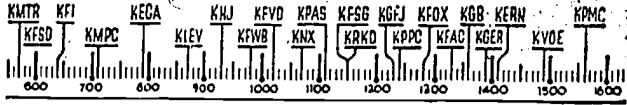

YOUR RADIO TODAY

[The information contained in this schedule is furnished by the stations broadcasting the program.]

SUNDAY CHURCH SERVICES

7 A.M. KGER—Pentecostal. KNX—Air Church. 7:30 A.M. KFVD—Rev. Salas. KRKD—Rev. Sautires. 8 A.M. KFVD—Rev. Salas. KNX—Air Church (8.05.) KFAC—Country Church. KGER—Kingdom Within. KMPC—Sacred Heart. 8:30 A.M. KPAS—Immanuel Baptist. KMTR—W. B. Record. KFVD—Church of Christ. 9 A.M. KFAC—Liberal Catholic Hr. 9:15 A.M. KGER—March Ahead Time. 9:30 A.M. KPAC—Bible Class. KPAS—Immanuel Temple. 10 A.M. KNX—Air Church. KMPC—Wesley League. 10:15 A.M. KFOX—Independ. Church. 10:30 A.M. KPAC—Church News. KFSG—Almee McPherson. 10:45 A.M. KPAC—Church Service.	11 A.M. KPAC—Church Service. KFAC—Methodist Church. KFSG—Church Open Door. KMTR—Church of Christ. 12:30 P.M. KHJ—Children's Chapel. 1:30 P.M. KPAS—Church of Barn. KHJ—Young People Church. 2 P.M. KPAS—Franklin Chapel. KMTR—Pastor Eerertson. 2:30 P.M. KPAS—Calvary Tabernacle. KFOX—Rev. Billy Adams. 3 P.M. KECA—Catholic Hr. KFSG—Evangelistic. KFOX—Rev. Ivie. KNX—Church. 3:30 P.M. KPAS—Church Christ. 4 P.M. KFOX—Locy West. KGER—Heralds of Hope.	4:30 P.M. KGER—Colonial Tabernacle KMTR—Bible Treasury. 5 P.M. KPAS—Lincoln Presby. Ch. 5:30 P.M. KFOX—Lutheran Church. KGER—Rev. Weber. KPAS—Heien Markham. 6 P.M. KPAS—Holliston Methodist. 6:30 P.M. KFOX—Rev. Ivie. KGFJ—Tabernacle. KPAS—Beyond Tomorrow. 7 P.M. KFSG—Almee McPherson. 7:30 P.M. KPAS—Church Open Door. 8 P.M. KFOX—Christian Science. KMTR—Floyd B. Johnson. KGFJ—Bethel Church. KPAC—Methodist Church. 9:30 P.M. KGFJ—Boyd Johnston. KPAC—"Glorious Hope." KMTR—Lutheran Church. KFSG—Wendell St. Clair. 9:45 P.M. KMTR—Lutheran Church.

ENTERTAINMENT-BY THE HOUR