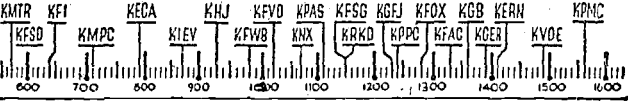

YOUR RADIO TODAY

[The information contained in this schedule is furnished by the stations broadcasting the program]

Time	Station	Program
7 A.M.	KECA	News.
	KMTR	Fleetwood Lawton.
7:15 A.M.	KFOV	El Despertador.
	KGER	Aubrey Lee to 8.
7:30 A.M.	KMPC	Music.
	KNX	Dick Joy.
7:45 A.M.	KFWB	KRKD—News.
	KPAS	Pasadena News.
8 A.M.	KMPC	KGfj, KMTR—News.
	KHJ	Haven Rest.
8:15 A.M.	KMPC	Markets.
	KFI	What's Doing.
8:30 A.M.	KMPC	Bandwagon.
	KECA	News.
8:45 A.M.	KGfj	Medical.
	KFOV	Talk.
9 A.M.	KMPC	Studio Party.
	KECA	Breakfast.
9:15 A.M.	KFAC	Miniature Workshop Hour.
	KFVD	News.
9:30 A.M.	KMPC	Studio Party.
	KECA	Breakfast.
9:45 A.M.	KHJ	Lamplighter.
	KGER	Religious.
10 A.M.	KECA	Dr. Casselberry.
	KGfj	News, Stocks.
10:15 A.M.	KHJ	Lamplighter.
	KGER	Religious.
10:30 A.M.	KNX	Civilian Defense.
	KRKD	Voice Gov't.
10:45 A.M.	KECA	County Medical.
	KMPC	Naomi Reynolds.
11 A.M.	KFI	On Job.
	KHJ	U.S. Army.
11:15 A.M.	KMTR	News.
	KECA	Minnesota vs. Wisconsin.
11:30 A.M.	KMPC	Say When.
	KHJ	Orch.
11:45 A.M.	KFOV	Dick Ross.
	KFI	Football.
12 NOON	KHJ	KGfj, KGER—News.
	KRKD	Prarie Schooner.
12:15 P.M.	KHJ	KGfj—Music.
	KHJ	KGfj—Music.
12:30 P.M.	KNX	Football.
	KMTR	KGfj, KFOV—Music.
12:45 P.M.	KGfj	Jungle Jim.
	KPAS	News.
1 P.M.	KHJ	Football.
	KFWB	Today's War Moods.
1:15 P.M.	KFOV	Favorites, 1 hr.
	KFWB	Al Jarvis.
1:30 P.M.	KMTR	George Hitzley.
	KRKD	Music.
1:45 P.M.	KRKD	Singing Waiters.
	KECA	Cal. vs. Stanford.
2 P.M.	KFI	Oreh.
	KMTR	Music.
2:15 P.M.	KHJ	U.C.L.A. vs. Washington.
	KRKD	Wm. Parker.
2:30 P.M.	KGER	L.B. Band.
	KFI	Trio.
2:45 P.M.	KFOV	KGfj—Music.
	KFVD	News.
3 P.M.	KPAS	Music.
	KNX	Army, Navy Award.
3:15 P.M.	KMTR	Music.
	KPAS	News.
3:30 P.M.	KPAS	KGfj, KGER—Music.
	KMTR	Pianos.
3:45 P.M.	KHJ	Santaella.
	KFVD	Carter Wright.
4 P.M.	KMPC	Music.
	KNX	Peoples Platform.
4:15 P.M.	KFVD	News.
	KFOV	Sports.
4:30 P.M.	KFI	Music.
	KFAC	Swing Shift.
4:45 P.M.	KHJ	Stuart Hamblen.
	KMPC	KGfj, KGER—Music.
5 P.M.	KNX	Deeds Without Words.
	KRKD	Saddle Songs.
5:15 P.M.	KNX	Songs.
	KECA	Sports.
5:30 P.M.	KHJ	This is Hour.
	KFOV	Tunes.
5:45 P.M.	KNX	News.
	KGER	Gospel Army.
6 P.M.	KHJ	KGfj—Music.
	KMTR	March Hour.
6:15 P.M.	KHJ	KGfj—Music.
	KMTR	March Hour.
6:30 P.M.	KFOV	Rev. Fullerton.
	KECA	Scoreboard.
6:45 P.M.	KFOV	Music.
	KGER	U.S. Army.
7 P.M.	KHJ	John B. Huches.
	KFI	Sports Newsreel.
7:15 P.M.	KMTR	KGfj, KGER—Music.
	KPAS	News.
7:30 P.M.	KHJ	John B. Huches.
	KFI	Sports Newsreel.
7:45 P.M.	KFSG	Evangelistic.
	KFWB	American Sketches.
8 P.M.	KMPC	News.
	KHJ	Halls Montezuma.
8:15 P.M.	KMPC	News.
	KECA	Men, Machines, Victory.
8:30 P.M.	KMPC	Valley Church.
	KFVD	Rhythm.
8:45 P.M.	KFWB	Birth Certificate.
	KECA	Men, Machines, Victory.
9 P.M.	KFOV	Varieties.
	KMPC	Music.
9:15 P.M.	KHJ	Radio Canteen.
	KMTR	Singing Waiters.
9:30 P.M.	KFOV	Treasury Parade.
	KMTR	10 Pretty Girls.
9:45 P.M.	KFWB	Don Rose.
	KNX	"Don't You Believe It."
10 P.M.	KFWB	KGfj—Music.
	KECA	Dance Time.
10:15 P.M.	KHJ	Holmes Orch.
	KPAS	Barn Dance.
10:30 P.M.	KPAS	Monkey's Jamboree.
	KMTR	Lerner Orch.
10:45 P.M.	KHJ	Olson Orch.
	KFOV	Harlem Music.
11 P.M.	KHJ	Manone, Garber Orch., Swing.
	KGfj	Hank Night Watch.
11:15 P.M.	KHJ	Manone, Garber Orch., Swing.
	KGfj	Hank Night Watch.
11:30 P.M.	KHJ	Manone, Garber Orch., Swing.
	KGfj	Hank Night Watch.
11:45 P.M.	KHJ	Manone, Garber Orch., Swing.
	KGfj	Hank Night Watch.
12 MIDNIGHT	KHJ	Manone, Garber Orch., Swing.
	KGfj	Hank Night Watch.