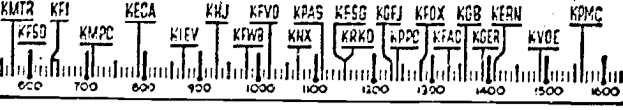

YOUR RADIO TODAY

[The information contained in this schedule is furnished by the stations broadcasting the program]

SUNDAY CHURCH SERVICES

Time	Station	Program
7 A.M.	KFWB	Ev'nyman's Church
	KGER	Pentecostal
	KNX	Air Church
7:30 A.M.	KFVD	Rev. Salas
	KRKD	Rev. Squires
8 A.M.	KFVD	Rev. Salas
	KNX	Air Church (8:05)
	KFAC	Country Church
	KGER	Kindred With
	KMPC	Sacred Heart
8:15 A.M.	KMPC	J. E. Wainwright
8:30 A.M.	KFWB	Rescue Mission
	KPAS	Immanuel Baptist
	KMTR	W. B. Record
	KFVD	Church of Christ
9 A.M.	KFAC	Liberal Catholic Hr
9:15 A.M.	KGER	March Ahead Time
9:30 A.M.	KPPC	Bible Class
	KPAS	Immanuel Temple
10 A.M.	KNX	Air Church
	KMPC	Wesley League
10:15 A.M.	KFOX	Independ. Church
10:30 A.M.	KPPC	Church News
	KFSG	Aimee McPherson
10:45 A.M.	KPPC	Church Service
11 A.M.	KPPC	Church Service
	KFAC	Methodist Church
	KPAS	Church Open Door
	KMTR	Church of Christ
11:30 A.M.	KFOX	Christian Church
12 NOON	KMTR	St. Brendan Church
12:30 P.M.	KHJ	Children's Chapel
1:30 P.M.	KHJ	People's Church
2 P.M.	KPAS	Franklin Chapel
	KMTR	Pastor Esertson
2:30 P.M.	KPAS	Calvary Tabernacle
	KFOX	Rev. Billy Adams
3 P.M.	KECA	Catholic Hr
	KFSG	Evangelistic
	KFOX	Rev. Ivie
	KNX	Church
3:30 P.M.	KPAS	Church Christ
	KECA	Church Federation
4 P.M.	KFOX	Loey West
	KGER	Heralds of Hope
	KPAS	Christian Church
4:30 P.M.	KGER	Colonial Tabernacle
	KMTR	Bible Treasury
5 P.M.	KPAS	Lincoln Presby. Ch.
5:30 P.M.	KGER	Rev. Weber
6:30 P.M.	KFOX	Rev. Ivie
	KGFJ	Tabernacle
	KPAS	Beyond Tomorrow
7 P.M.	KFSG	Aimee McPherson
	KMTR	Holliston Methodist
	KFOX	Christian Science
8 P.M.	KMTR	Floyd B. Johnson
	KGFJ	Bethel Church
	KPPC	Church Service
	KFWB	Presbyterian Ch.
	KPAS	Church Open Door
	KFAC	Methodist Church
9 P.M.	KGER	Fillerton 4 Square
9:30 P.M.	KGFJ	Boyd Johnston
	KFAC	"Glorious Hope"
	KMTR	Lutheran Church
	KFSG	Wendell St. Clair
9:45 P.M.	KMTR	Lutheran Church
	KFWB	Pacific Lutheran