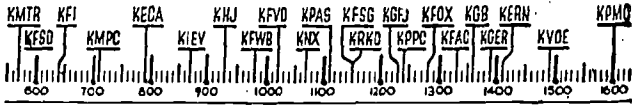

YOUR RADIO TODAY

[Owing to present war conditions changes in the programs listed may be made without notice]

SUNDAY CHURCH SERVICES

7 A.M. KFVB—Ev'ymans' Church KGER—Pentecostal. KNX—Air Church.	10:30 A.M. KPPC—Church News. KFSG—Almee McPherson.	4 P.M. KFOX—Locy West. KGER—Heralds of Hope. KPAS—Christian Church.
7:30 A.M. KRKD—Rev. Squires.	10:45 A.M. KPPC—Church Service.	4:30 P.M. KGER—Colonial Tabernacle KMTR—Bible Treasury.
8 A.M. KFVD—Rev. Salas. KNX—Air Church. KFAC—Country Church. KGER—Kingdom Within. KMPC—Sacred Heart.	11 A.M. KPPC—Church Service. KFAC—Methodist Church. KPAS—Church Open Door.	5 P.M. KPAS—Lincoln Presby. Ch.
8:15 A.M. KMPC—Rev. Wainwright.	11:30 A.M. KFOX—Christian Church.	5:30 P.M. KGER—Rev. Weber.
8:30 A.M. KFVB—Rescue Mission. KGER—Immanuel Baptist. KMTR—W. B. Record. KFVD—Church of Christ.	12 NOON KMTR—St. Brendan Church.	6:30 P.M. KFOX—Rev. Ivie. KGFJ—Tabernacle. KPAS—Beyond Tomorrow.
9 A.M. KPPC—Dr. Middlemass. KFAC—Liberal Catholic Hr.	12:30 P.M. KHJ—Children's Chapel.	7 P.M. KFOX—Christian Science. KFSG—Almee McPherson.
9:15 A.M. KGER—March Ahead Time.	1:30 P.M. KHJ—People's Church.	8 P.M. KMTR—Floyd B. Johnson. KGFJ—Bethel Church. KPPC—Church Service. KFVB—Presbyterian Ch. KPAS—Church Open Door. KFAC—Methodist Church.
9:30 A.M. KFAC—Ev'ymans' Church. KPPC—Dr. Woeliner. KPAS—Immanuel Temple.	2 P.M. KPAS—Holliston Methodist. KMTR—Lutheran Church.	9:30 P.M. KFAC—"Glorious Hope." KFSG—Wendell St. Clair.
10 A.M. KNX—Air Church.	2:30 P.M. KPAS—Calvary Tabernacle. KFOX—Rev. Billy Adams.	9:45 P.M. KFVB—Pacific Lutheran.
10:15 A.M. KFOX—Independ. Church.	3 P.M. KECA—Catholic Hr. KFSG—Evangelistic. KFOX—Rev. Ivie. KNX—Church.	
	3:30 P.M. KPAS—Church Christ. KECA—Church Federation.	