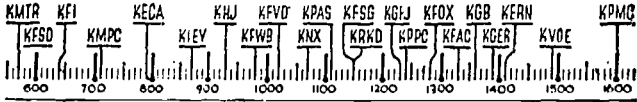

YOUR RADIO TODAY

[Owing to present war conditions changes in the programs listed may be made without notice]

SUNDAY CHURCH SERVICES

<p>7 A.M. KFWB—Ev'ysman's Church. KGER—Pentecostal. KNX—Air Church.</p> <p>7:30 A.M. KRKD—Rev. Squires.</p> <p>7:45 A.M. KPAS—Kingdom Within.</p> <p>8 A.M. KGER—Rev. Cochran. KFVD—Rev. Squires. KNX—Air Church. KFAC—Covenant Church.</p> <p>8:30 A.M. KFWB—Rev. Squires. KPAS—Immanuel Baptist. KMTR—W. B. Record. KFVD—Church of Christ.</p> <p>9 A.M. KPPC—Dr. Middlemax. KFAC—Liberal Catholic Hr.</p> <p>9:15 A.M. KGER—March Ahead Time.</p> <p>9:30 A.M. KPPC—Dr. Woellner. KPAS—Immanuel Temple.</p> <p>10 A.M. KNX—Air Church.</p> <p>10:15 A.M. KFOX—Independ. Church.</p>	<p>10:30 A.M. KPPC—Church News. KFSG—Aimee McPherson.</p> <p>10:45 A.M. KPPC—Church Service.</p> <p>11 A.M. KPPC—Church Service. KFAC—Methodist Church. KPAS—Church Open Door.</p> <p>12 NOON KMTR—St. Brendan Choir.</p> <p>12:30 P.M. KHJ—Children's Chapel.</p> <p>1:30 P.M. KHJ—People's Church.</p> <p>2 P.M. KPAS—Holliston Methodist. KMTR—Lutheran Church.</p> <p>2:30 P.M. KFOX—Rev. Billy Adams.</p> <p>3 P.M. KECA—Catholic Hr. KFSG—Evangelistic. KFOX—Rev. Ivie. KNX—Church.</p> <p>3:30 P.M. KPAS—Church Christ. KECA—Church Federation.</p> <p>4 P.M. KFOX—Loey West. KGER—Heralds Hope.</p>	<p>KPAS—Christian Church. KGER—Baptist Tabernacle KMTR—Baptist Hour.</p> <p>4:30 P.M. KMTR—Bible Treasury.</p> <p>5 P.M. KPAS—Lincoln Presby. Ch.</p> <p>5:30 P.M. KGER—Rev. Weber.</p> <p>6:30 P.M. KGFJ—Tabernacle. KPAS—Beyond Tomorrow.</p> <p>7 P.M. KFSG—Aimee McPherson.</p> <p>8 P.M. KMTR—Lutheran Church. KGFJ—Bethel Church. KPPC—Church Service. KFWB—Presbyterian Church. KFOX—Christian Science. KPAS—Church Open Door. KFAC—Methodist Church.</p> <p>9:30 P.M. KFAC—"Glorious Hope." KFSG—Wendell St. Clair.</p> <p>9:45 P.M. KFWB—Pacific Lutheran.</p> <p>10 P.M. KPAS—Calvary Tabernacle.</p>
--	--	--