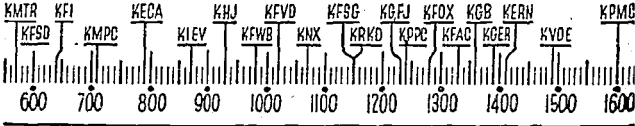

YOUR Radio TODAY

[The information contained in this schedule is furnished by the stations broadcasting the program]

Time	Station	Program
5:30 A.M.	KNX	Jamboree, 5.
	KRDK	Chuck Wagon Roundup; News, 5:45.
6 to 7 A.M.	KECA	Poor Poska Almanac, 6:30.
	KFSG	Span. Music, 2 1/2.
7 A.M.	KGER	News.
	KHJ	Top o' Morning, News.
7:15 A.M.	KNX	News.
	KRDK	Early Riser.
7:30 A.M.	KNX	Bob Garred, News.
	KFSG	News, Stocks.
7:45 A.M.	KECA	Musical Clock.
	KHJ	News.
8 A.M.	KNX	News.
	KRDK	Early Riser.
8:15 A.M.	KNX	Your Neighbor.
	KFSG	News, Stocks.
8:30 A.M.	KNX	Church Hymns.
	KRDK	Early Riser.
8:45 A.M.	KNX	News.
	KFSG	News, Stocks.
9 A.M.	KNX	News.
	KRDK	Early Riser.
9:15 A.M.	KNX	News.
	KFSG	News, Stocks.
9:30 A.M.	KNX	News.
	KRDK	Early Riser.
9:45 A.M.	KNX	News.
	KFSG	News, Stocks.
10 A.M.	KNX	News.
	KRDK	Early Riser.
10:15 A.M.	KNX	News.
	KFSG	News, Stocks.
10:30 A.M.	KNX	News.
	KRDK	Early Riser.
10:45 A.M.	KNX	News.
	KFSG	News, Stocks.
11 A.M.	KNX	News.
	KRDK	Early Riser.
11:15 A.M.	KNX	News.
	KFSG	News, Stocks.
11:30 A.M.	KNX	News.
	KRDK	Early Riser.
11:45 A.M.	KNX	News.
	KFSG	News, Stocks.
12 NOON	KNX	News.
	KRDK	Early Riser.
12:15 P.M.	KNX	News.
	KFSG	News, Stocks.
12:30 P.M.	KNX	News.
	KRDK	Early Riser.
12:45 P.M.	KNX	News.
	KFSG	News, Stocks.
1 P.M.	KNX	News.
	KRDK	Early Riser.
1:15 P.M.	KNX	News.
	KFSG	News, Stocks.
1:30 P.M.	KNX	News.
	KRDK	Early Riser.
1:45 P.M.	KNX	News.
	KFSG	News, Stocks.
2 P.M.	KNX	News.
	KRDK	Early Riser.
2:15 P.M.	KNX	News.
	KFSG	News, Stocks.
2:30 P.M.	KNX	News.
	KRDK	Early Riser.
2:45 P.M.	KNX	News.
	KFSG	News, Stocks.
3 P.M.	KNX	News.
	KRDK	Early Riser.
3:15 P.M.	KNX	News.
	KFSG	News, Stocks.
3:30 P.M.	KNX	News.
	KRDK	Early Riser.
3:45 P.M.	KNX	News.
	KFSG	News, Stocks.
4 P.M.	KNX	News.
	KRDK	Early Riser.
4:15 P.M.	KNX	News.
	KFSG	News, Stocks.
4:30 P.M.	KNX	News.
	KRDK	Early Riser.
4:45 P.M.	KNX	News.
	KFSG	News, Stocks.
5 P.M.	KNX	News.
	KRDK	Early Riser.
5:15 P.M.	KNX	News.
	KFSG	News, Stocks.
5:30 P.M.	KNX	News.
	KRDK	Early Riser.
5:45 P.M.	KNX	News.
	KFSG	News, Stocks.
6 P.M.	KNX	News.
	KRDK	Early Riser.
6:15 P.M.	KNX	News.
	KFSG	News, Stocks.
6:30 P.M.	KNX	News.
	KRDK	Early Riser.
6:45 P.M.	KNX	News.
	KFSG	News, Stocks.
7 P.M.	KNX	News.
	KRDK	Early Riser.
7:15 P.M.	KNX	News.
	KFSG	News, Stocks.
7:30 P.M.	KNX	News.
	KRDK	Early Riser.
7:45 P.M.	KNX	News.
	KFSG	News, Stocks.
8 P.M.	KNX	News.
	KRDK	Early Riser.
8:15 P.M.	KNX	News.
	KFSG	News, Stocks.
8:30 P.M.	KNX	News.
	KRDK	Early Riser.
8:45 P.M.	KNX	News.
	KFSG	News, Stocks.
9 P.M.	KNX	News.
	KRDK	Early Riser.
9:15 P.M.	KNX	News.
	KFSG	News, Stocks.
9:30 P.M.	KNX	News.
	KRDK	Early Riser.
9:45 P.M.	KNX	News.
	KFSG	News, Stocks.
10 P.M.	KNX	News.
	KRDK	Early Riser.
10:15 P.M.	KNX	News.
	KFSG	News, Stocks.
10:30 P.M.	KNX	News.
	KRDK	Early Riser.
10:45 P.M.	KNX	News.
	KFSG	News, Stocks.
11 P.M.	KNX	News.
	KRDK	Early Riser.
11:15 P.M.	KNX	News.
	KFSG	News, Stocks.
11:30 P.M.	KNX	News.
	KRDK	Early Riser.
11:45 P.M.	KNX	News.
	KFSG	News, Stocks.
12 MIDNIGHT	KNX	News.
	KRDK	Early Riser.