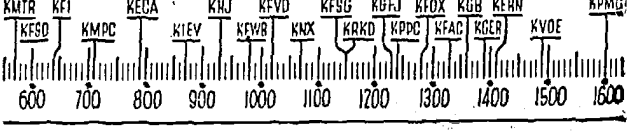

YOUR Radio TODAY

[The information contained in this schedule is furnished by the stations broadcasting the program]

SUNDAY CHURCH SERVICES

7 A.M. KFVB—Everyman's Church. KNX—Air Church.	10:45 A.M. KPPC—Church Service.	4 P.M. KGER—Gospel Tidings. KFVB—Don Milligan.
7:30 A.M. KRKD—Rev. Squires.	11 A.M. KPPC—Church Service. KFAC—Church of Open Door KMTN—First Methodist Church.	4:30 P.M. KMTR—Bible Treasury. KGER—Colonial Tabernacle.
8 A.M. KFVD—Rev. Salas. KNX—Air Church. KFAC—Country Church.	12 NOON KMTR—St. Brendan Choir.	5:30 P.M. KGER—Rev. Weber. KMTN—Martin L. Thomas.
8:30 A.M. KFVB—Union Rescue Church. KMTR—W. B. Record. KFVD—Church of Christ.	12:30 P.M. KHJ—Children's Chapel.	6:30 P.M. KGFJ—Church of God.
8:45 A.M. KMTR—Bob Shuler.	1 P.M. KHJ—Lutheran Hr.	7 P.M. KMTR—R. P. Shuler. KFSG—Aimee McPherson.
9 A.M. KPPC—Dr. Middlemass. KFAC—Liberal Catholic Hr.	1:30 P.M. KHJ—Young People's Church.	8 P.M. KPPC—Church Service. KFVB—Presbyterian Church. KFAC—Church of Open Door.
9:15 A.M. KGER—March Ahead Time.	2 P.M. KMTR—Lutheran Church.	9:30 P.M. KFAC—"Glorious Hope." KFSG—Wendell St. Clair.
9:30 A.M. KPPC—Dr. Woellner. KGER—Revival.	2:30 P.M. KFOX—Rev. Billy Adams.	9:45 P.M. KFVB—Angelica Lutheran Church.
10 A.M. KGER—Fullerton 4 Square.	3 P.M. KECA—Catholic Hr. KFSG—Evangelistic. KNX—Church.	10 P.M. KMTR—Calvary Tabernacle.
10:30 A.M. KPPC—Church News.	3:30 P.M. KECA—Church Federation.	