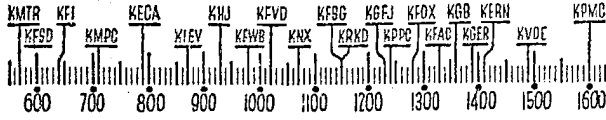

# YOUR Radio TODAY

[The information contained in this schedule is furnished by the stations broadcasting the program.]

Time	Station	Program
5:30 A.M.	KNX	Jamboree. 5.
	KKKD	Chabree. 5.
6 to 7 A.M.	KECA	Poor Poska Almanac. 6:30.
	KFOX	Span. Music. 2 1/2.
7 A.M.	KHJ	News.
	KGER	News.
7:15 A.M.	KHJ	Variety.
	KNX	Songs. 7:20.
7:30 A.M.	KNX	Bob Garred. News.
	KFAC	Country Church.
7:45 A.M.	KHJ	Breakfast Club.
	KFAC	Country Church.
8 A.M.	KHJ	Breakfast Club.
	KFAC	Country Church.
8:15 A.M.	KNX	Your Neighbor.
	KFAC	Country Church.
8:30 A.M.	KHJ	Breakfast Club.
	KFAC	Country Church.
8:45 A.M.	KHJ	Breakfast Club.
	KFAC	Country Church.
9 A.M.	KHJ	Breakfast Club.
	KFAC	Country Church.
9:15 A.M.	KNX	Church Hymns.
	KFAC	Country Church.
9:30 A.M.	KHJ	Breakfast Club.
	KFAC	Country Church.
9:45 A.M.	KHJ	Breakfast Club.
	KFAC	Country Church.
10 A.M.	KHJ	Breakfast Club.
	KFAC	Country Church.
10:15 A.M.	KHJ	Breakfast Club.
	KFAC	Country Church.
10:30 A.M.	KHJ	Breakfast Club.
	KFAC	Country Church.
10:45 A.M.	KHJ	Breakfast Club.
	KFAC	Country Church.
11 A.M.	KHJ	Breakfast Club.
	KFAC	Country Church.
11:15 A.M.	KHJ	Breakfast Club.
	KFAC	Country Church.
11:30 A.M.	KHJ	Breakfast Club.
	KFAC	Country Church.
11:45 A.M.	KHJ	Breakfast Club.
	KFAC	Country Church.
12 NOON	KNX	President Roosevelt to 12:20.
	KFAC	Country Church.
12:15 P.M.	KHJ	Breakfast Club.
	KFAC	Country Church.
12:30 P.M.	KHJ	Breakfast Club.
	KFAC	Country Church.
12:45 P.M.	KHJ	Breakfast Club.
	KFAC	Country Church.
1 P.M.	KHJ	Breakfast Club.
	KFAC	Country Church.
1:15 P.M.	KHJ	Breakfast Club.
	KFAC	Country Church.
1:30 P.M.	KHJ	Breakfast Club.
	KFAC	Country Church.
1:45 P.M.	KHJ	Breakfast Club.
	KFAC	Country Church.
2 P.M.	KHJ	Breakfast Club.
	KFAC	Country Church.
2:15 P.M.	KHJ	Breakfast Club.
	KFAC	Country Church.
2:30 P.M.	KHJ	Breakfast Club.
	KFAC	Country Church.
2:45 P.M.	KHJ	Breakfast Club.
	KFAC	Country Church.
3 P.M.	KHJ	Breakfast Club.
	KFAC	Country Church.
3:15 P.M.	KHJ	Breakfast Club.
	KFAC	Country Church.
3:30 P.M.	KHJ	Breakfast Club.
	KFAC	Country Church.
3:45 P.M.	KHJ	Breakfast Club.
	KFAC	Country Church.
4 P.M.	KHJ	Breakfast Club.
	KFAC	Country Church.
4:15 P.M.	KHJ	Breakfast Club.
	KFAC	Country Church.
4:30 P.M.	KHJ	Breakfast Club.
	KFAC	Country Church.
4:45 P.M.	KHJ	Breakfast Club.
	KFAC	Country Church.
5 P.M.	KHJ	Breakfast Club.
	KFAC	Country Church.
5:15 P.M.	KHJ	Breakfast Club.
	KFAC	Country Church.
5:30 P.M.	KHJ	Breakfast Club.
	KFAC	Country Church.
5:45 P.M.	KHJ	Breakfast Club.
	KFAC	Country Church.
6 P.M.	KHJ	Breakfast Club.
	KFAC	Country Church.
6:15 P.M.	KHJ	Breakfast Club.
	KFAC	Country Church.
6:30 P.M.	KHJ	Breakfast Club.
	KFAC	Country Church.
6:45 P.M.	KHJ	Breakfast Club.
	KFAC	Country Church.
7 P.M.	KHJ	Breakfast Club.
	KFAC	Country Church.
7:15 P.M.	KHJ	Breakfast Club.
	KFAC	Country Church.
7:30 P.M.	KHJ	Breakfast Club.
	KFAC	Country Church.
7:45 P.M.	KHJ	Breakfast Club.
	KFAC	Country Church.
8 P.M.	KHJ	Breakfast Club.
	KFAC	Country Church.
8:15 P.M.	KHJ	Breakfast Club.
	KFAC	Country Church.
8:30 P.M.	KHJ	Breakfast Club.
	KFAC	Country Church.
8:45 P.M.	KHJ	Breakfast Club.
	KFAC	Country Church.
9 P.M.	KHJ	Breakfast Club.
	KFAC	Country Church.
9:15 P.M.	KHJ	Breakfast Club.
	KFAC	Country Church.
9:30 P.M.	KHJ	Breakfast Club.
	KFAC	Country Church.
9:45 P.M.	KHJ	Breakfast Club.
	KFAC	Country Church.
10 P.M.	KHJ	Breakfast Club.
	KFAC	Country Church.
10:15 P.M.	KHJ	Breakfast Club.
	KFAC	Country Church.
10:30 P.M.	KHJ	Breakfast Club.
	KFAC	Country Church.
10:45 P.M.	KHJ	Breakfast Club.
	KFAC	Country Church.
11 P.M.	KHJ	Breakfast Club.
	KFAC	Country Church.
11:15 P.M.	KHJ	Breakfast Club.
	KFAC	Country Church.
11:30 P.M.	KHJ	Breakfast Club.
	KFAC	Country Church.
11:45 P.M.	KHJ	Breakfast Club.
	KFAC	Country Church.
12 MIDNIGHT	KHJ	Breakfast Club.
	KFAC	Country Church.