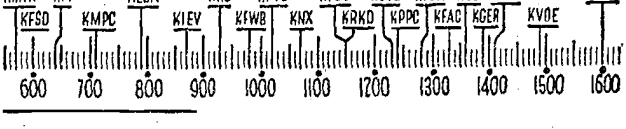

YOUR Radio TODAY

Time	Station	Program
5:30 A.M.	KRKC	Chuck Waxton Roundup.
	KRKC	News.
5:45 A.M.	KNX	Jamboree.
	KFI	Nat. Farm Home Markets.
6 to 7 A.M.	KMTR	Spanish Music.
	KECA	Musical Clock, 6:30
7 A.M.	KGER	News.
	KFI	Agriculture.
7:15 A.M.	KFOF	El Despertador.
	KRKC	Weather Forecast.
7:30 A.M.	KFAC	Music.
	KRKC	News.
7:45 A.M.	KFAC	News.
	KRKC	News.
8 A.M.	KHJ	Lest We Forget.
	KRKC	Music.
8:15 A.M.	KFI	Bandstand.
	KFOF	Talk.
8:30 A.M.	KECA	News.
	KFAC	W.P.A. Proc.
8:45 A.M.	KGFI	Medical.
	KHJ	Community Hall.
9 A.M.	KECA	Fed. Churches.
	KMPC	News.
9:15 A.M.	KFAC	Music.
	KRKC	News.
9:30 A.M.	KECA	40 Plus Associates.
	KFAC	W.P.A. Proc.
9:45 A.M.	KRKC	News.
	KGER	Full Gospel.
10 A.M.	KGFI	News, Stocks.
	KNX	Let's Pretend.
10:15 A.M.	KHJ	Gov't Girl.
	KRKC	News.
10:30 A.M.	KFOF	Orch.
	KNX	Voice Broadway.
10:45 A.M.	KGER	Sunshine Pastor.
	KRKC	News.
11 A.M.	KMTR	Dr. Talbot.
	KMPC	Stockmen's Trails.
11:15 A.M.	KMPC	Music.
	KRKC	News.
11:30 A.M.	KFAC	Music.
	KRKC	News.
11:45 A.M.	KFOF	Dick Ross.
	KMPC	Music.
12 NOON	KHJ	News.
	KRKC	News.
12:15 P.M.	KGFI	Roundup.
	KGER	Bob Carlin.
12:30 P.M.	KNX	Football.
	KHJ	Football.
12:45 P.M.	KGFI	Music.
	KECA	News.
1 P.M.	KNX	Football.
	KHJ	Football.
1:15 P.M.	KFAC	Melody Bouquet.
	KFOF	Favorites. 1 hr.
1:30 P.M.	KMTR	Pension Sweet-stakes.
	KFI	Whimsey.
1:45 P.M.	KRKC	Author's Talk.
	KRKC	Singing Waiters.
2 P.M.	KFAC	Music.
	KRKC	News.
2:15 P.M.	KRKC	Music.
	KGER	Gospel Echoes.
2:30 P.M.	KRKC	Music.
	KGER	Gospel Echoes.
2:45 P.M.	KRKC	Music.
	KGER	Gospel Echoes.
3 P.M.	KRKC	Music.
	KGER	Gospel Echoes.
3:15 P.M.	KRKC	Music.
	KGER	Gospel Echoes.
3:30 P.M.	KRKC	Music.
	KGER	Gospel Echoes.
3:45 P.M.	KRKC	Music.
	KGER	Gospel Echoes.
4 P.M.	KRKC	Music.
	KGER	Gospel Echoes.
4:15 P.M.	KRKC	Music.
	KGER	Gospel Echoes.
4:30 P.M.	KRKC	Music.
	KGER	Gospel Echoes.
4:45 P.M.	KRKC	Music.
	KGER	Gospel Echoes.
5 P.M.	KRKC	Music.
	KGER	Gospel Echoes.
5:15 P.M.	KRKC	Music.
	KGER	Gospel Echoes.
5:30 P.M.	KRKC	Music.
	KGER	Gospel Echoes.
5:45 P.M.	KRKC	Music.
	KGER	Gospel Echoes.
6 P.M.	KRKC	Music.
	KGER	Gospel Echoes.
6:15 P.M.	KRKC	Music.
	KGER	Gospel Echoes.
6:30 P.M.	KRKC	Music.
	KGER	Gospel Echoes.
6:45 P.M.	KRKC	Music.
	KGER	Gospel Echoes.
7 P.M.	KRKC	Music.
	KGER	Gospel Echoes.
7:15 P.M.	KRKC	Music.
	KGER	Gospel Echoes.
7:30 P.M.	KRKC	Music.
	KGER	Gospel Echoes.
7:45 P.M.	KRKC	Music.
	KGER	Gospel Echoes.
8 P.M.	KRKC	Music.
	KGER	Gospel Echoes.
8:15 P.M.	KRKC	Music.
	KGER	Gospel Echoes.
8:30 P.M.	KRKC	Music.
	KGER	Gospel Echoes.
8:45 P.M.	KRKC	Music.
	KGER	Gospel Echoes.
9 P.M.	KRKC	Music.
	KGER	Gospel Echoes.
9:15 P.M.	KRKC	Music.
	KGER	Gospel Echoes.
9:30 P.M.	KRKC	Music.
	KGER	Gospel Echoes.
9:45 P.M.	KRKC	Music.
	KGER	Gospel Echoes.
10 P.M.	KRKC	Music.
	KGER	Gospel Echoes.
10:15 P.M.	KRKC	Music.
	KGER	Gospel Echoes.
10:30 P.M.	KRKC	Music.
	KGER	Gospel Echoes.
10:45 P.M.	KRKC	Music.
	KGER	Gospel Echoes.
11 P.M.	KRKC	Music.
	KGER	Gospel Echoes.
11:15 P.M.	KRKC	Music.
	KGER	Gospel Echoes.
11:30 P.M.	KRKC	Music.
	KGER	Gospel Echoes.
11:45 P.M.	KRKC	Music.
	KGER	Gospel Echoes.
12 MIDNIGHT	KRKC	Music.
	KGER	Gospel Echoes.