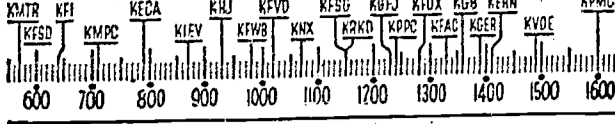

# YOUR Radio TODAY

"THE TIMES ON THE AIR" — Bill Henry, columnist, reviews and interprets the news over KNX at 9:30 p.m. each Sunday, Tuesday, Thursday, Friday and Saturday.