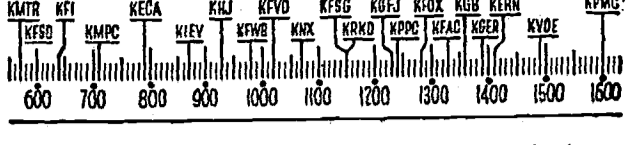

# YOUR Radio TODAY

"THE TIMES ON THE AIR" — Bill Henry, columnist and radio commentator, reviews and interprets the news over KNX at 9:30 p.m. each Sunday, Tuesday, Thursday, Friday and Saturday.

Time	Station	Program
5:30 A.M.	KRKC	Chuck Wagon Roundup
	KFI	Farm. Home: Markets. 5:45.
6 to 7 A.M.	KECA	Musical Clock. 6:30.
	KFOX	Span. Music. 2 1/2.
	KFWB	News. Music.
	KFI	"Got to Get Up." 6:30
	KNX	Variety. 1 1/4 hrs.
	KRKC	Early Riser. News. 6:30.
	KGFJ	Sunrise Serenade. Stocks. 6:30.
	KHJ	Variety. 1 hr.
	KMTR	Cal. Theater.
	KFAC	Smile in Morning.
	KGER	News. Purple Mules. 6:30.
	L.B.	Pitahush. 6:45.
	KMPC	Good Mornng. 6: News. 6:15.
	Yawn Patrol	6:30.
	Bible Fellowship	6:45.
7 A.M.	KGER	News.
	KHJ	Top o' Mornng. News.
	KRKC	Early Riser.
	KECA	Fleetwood Lawton.
	KGFJ	News. Stocks.
	KFVD	Serenade.
	KMPC	Flying Y.
	KFWB	Lou Marcelle. 1/4 hr.
	KFI	Agriculture.
	KFAC	Pastor Reynolds. 1/2 hr.
7:15 A.M.	KHJ	"Money for You." KGER—Aubrey Lee.
	KMPC	News.
	KECA	Musical Clock.
	KGFJ	Sports.
	KFI	News.
7:30 A.M.	KNX	Bob Garred. News.
	KFAC	Fleetwood Lawton.
	KFAC	KGFJ—Music.
	KMPC	Variety. 1 hr.
	KRKC	KECA—News.
	KFOX	Bob Pierce.
7:45 A.M.	KFAC	News.
	KHJ	KFWB—News.
	KRKC	Early Riser.
	KNX	News Analyst.
	KFOX	Orch.
	KFI	David Harum.
	KECA	Musical Clock.
8 A.M.	KFOX	Headlines.
	KNX	Kate Smith.
	KRKC	Music.
	KECA	Breakfast Club.
	KFI	Sam Hayes.
	KGFJ	News. Stocks.
	KGER	"Soul Patrol."
	KFAC	Country Church. 1/2 hr.
	KFWB	Music.
	KHJ	Breakfast Club.
8:15 A.M.	KNX	When Girl Marries.
	KGFJ	Ivan's Orch.
	KFOX	Beacon Light. 1/2 hr.
	KFI	Meet Missus.
	KGER	Misbah.
8:30 A.M.	KFWB	Vacation Time.
	KMPC	Unity Word.
	KFAC	Coffee Cup Comments.
	KGFJ	Music.
	KFI	River Boys.
	KNX	Romance Helen Trent.
	KECA	KHJ—News.
8:45 A.M.	KFOX	Music.
	KFVD	Vocal.
	KFAC	Mildred Lager.
	KECA	Robt. L. Johnson.
	KGFJ	Medical.
	KRKC	News. Music.
	KFWB	Music.
	KFI	News.
	KMTR	Religious Music.
	KGER	Rev. Beunington.
	KNX	Gal Sunday.
	KHJ	Talk.
9 A.M.	KFVD	Music.
	KRKC	Sagebrush Serenade
	KGER	Rev. Parkam.
	KMTR	Religious.
	KHJ	John B. Hushes.
	KFWB	Music.
	KFAC	Unity Viewpoint
	KFI	Talk.
	KNX	Life Can Be Beautiful.
	KMPC	News.
	KECA	Talk.
	KFOX	Rev. Ivie.
	KGFJ	News. Stocks.
9:15 A.M.	KMTR	Health.
	KGFJ	Music.
	KFWB	Music.
	KHJ	Music.
	KGER	March Ahead Time
	KECA	Between Bookends.
	KMPC	Way to Glamour.
	KFVD	News.
	KNX	Woman in White
	KFAC	Medical.
9:30 A.M.	KGFJ	KFAC—Music.
	KMPC	Family Bible.
	KFI	Bess Johnson.
	KFWB	News.
	KHJ	Front Page Farrell.
	KGER	Revival.
	KMTR	W.B. Record.
	KFI	Ellen Randolph.
	KFVD	KFOX. KHJ—Music.
	KECA	Women's Page.
	KNX	Right to Happiness
	KRKC	U.S. Weather.
9:45 A.M.	KMTR	Special Events.
	KRKC	News.
	KMPC	Music.
	KFAC	Music.
	KECA	Prescott Presents.
	KFI	Dr. Kate.
	KFWB	Medical.
	KHJ	"I'll Find My Way."
	KGER	Full Gospel.
	KNX	Mary L. Taylor.
10 A.M.	KRKC	Paddock Flashes.
	KMPC	Variety. 1/2 hr.
	KHJ	News.
	KNX	Big Sister.
	KFI	Light of World.
	KFWB	Music.
	KECA	Talk.
	KGFJ	News. Stocks.
	KMTR	Variety.
	KGER	Sunshine.
	KFGX	News.
10:15 A.M.	KFI	Mystery Man.
	KFAC	Music.
	KGFJ	Medical.
	KHJ	Army Band.
	KFWB	Talk. 1/2 hr.
	KFOX	Health.
	KRKC	Medical.
	KNX	Aunt Jenny.
	KGER	Kingdom Within.
10:30 A.M.	KHJ	Talk.
	KFOX	KGFJ. KRKC—Music.
	KMPC	Spare the Rod.
	KFAC	News.
	KFI	Valiant Lady.
	KGER	Bright Corner.
	KECA	Munros.
	KFVD	Union Rescue Mission.
	KNX	"You're the Expert."
10:45 A.M.	KMPC	News.
	KMTR	Medical.
	KFOX	Music.
	KFWB	News. U.S.G.
	KGFJ	City Dwellers.
	KGER	Faith and Works.
	KFI	Grimm's Daughter.
	KNX	Kate Hopkins.
	KECA	Midstream.
	KFAC	Congregational Church.
11 A.M.	KHJ	Bookworm.
	KGFJ	News. Stocks.
	KMPC	Variety.
	KFAC	Talk.
	KFI	Against Storm.
	KECA	Orphans Divorce.
	KRKC	Terry. Pianist.
	KFVD	News.
	KFWB	Bridge Prox.
	KFOX	Music.
	KGER	News. Earful.
	KNX	"Man I Married."
	KMTR	Dr. Talbot.
11:15 A.M.	KHJ	Hollywood Bowl
	KFI	Ms. Perkins.
	KECA	Amanda Honeymoon Hill.
	KFWB	Music.
	KGER	"Wake Up America."
	KFGX	KRKC. KFVD—Music.
	KNX	Songs.
11:30 A.M.	KFVD	Piano.
	KMPC	Beauty Council.
	KGFJ	Trombauf Grch.
	KRKC	KFOX—News.
	KECA	John's Gither Wife.
	KFWB	Variety. 1 hr.
	KFAC	Music.
	KMTR	Monitor News
	KFI	Guiding Light.
	KNX	News. Talk.
11:45 A.M.	KRKC	KGFJ. KGER—Music.
	KECA	Just Plain Bill.
	KNX	Woman of Courage
	KMPC	Farm Journal.
	KFOX	Garden.
	KFI	Vic. Sade.
	KMTR	Music.
	KHJ	Organ.
	KFVD	Talk.
12 NOON	KFI	Backstage Wife.
	KGFJ	News. Stocks.
	KMTR	KRKC. KFVD—Music.
	KMPC	High Noon.
	KECA	Malinee.
	KFOX	Sears Orch.
	KHJ	KGER. KFAC—News.
	KNX	Your Neighbor.
12:15 P.M.	KGER	Little Show.
	KGFJ	Roundup.
	KECA	KMPC—News.
	KFVD	Music.
	KFI	Stella Dallas.
	KFAC	Back Seat Driver.
	KNX	Myrt. Marje.
	KHJ	Homemakers Club.
	KFOX	News.
12:30 P.M.	KFWB	News.
	KECA	Matinee.
	KFAC	KGFJ. KFVD.
	KGER	Music.
	KFOX	Music.
	KMPC	Major League Baseball.
	KFI	Lorenzo Jones.
	KNX	Handstand.
12:45 P.M.	KFVD	Talk.
	KNX	Stepmother.
	KMTR	Newreel.
	KHJ	Orch.
	KGFJ	Let's Dance.
	KFI	Young Widder Brown.
1 P.M.	KGFJ	News. Stocks.
	KMTR	Calif. Forum.
	KFVD	News.
	KECA	Classics. 1 hr.
	KFAC	Science of Mind.
	KRKC	News. Music.
	KHJ	Johnson Family.
	KFOX	Orch.
	KNX	Church Hymns.
	KFI	Home of Brave.
1:15 P.M.	KRKC	City Hall.
	KHJ	"Confessions of Corsair."
	KNX	Road of Life.
	KMTR	Music.
	KFWB	News.
	KFAC	KGFJ. KGER—Music.
	KFI	Portia Faces Life.
1:30 P.M.	KGFJ	Vanities.
	KMTR	Pension Sweet-stakes.
	KHJ	"We're Always Young."
	KFVD	Hawaiians.
	KFWB	Medical.
	KRKC	S.C. Drama.
	KFOX	Monitor News.
	KFI	We, the Abbotts.
	KNX	O'Neills.
1:45 P.M.	KHJ	Edith Adams Future
	KFOX	Orlanders.
	KRKC	Singing Walters.
	KNX	Catalina Fun Quiz
	KMTR	Special Events.
	KFI	Mary Marlin.
	KFVD	Vocal.
2 P.M.	KECA	Betty Randall.
	KNX	KGFJ—News.
	KMTR	Variety. 1 hr.
	KGFJ	News.
	KFVD	Music Box.
	KFI	Young Family.
	KFOX	KGER. KFWB—Music.
	KHJ	Govt. Girl.
	KRKC	Music.
2:15 P.M.	KFAC	County Federation.
	KNX	Music.
	KFI	Lone Journey.
	KGFJ	Civic.
	KGER	KFWB. KRKC—Music.
	KFOX	Music Appreciation.
	KECA	What's Doing.
	KHJ	"Twix Is Bent."
	KFVD	Organ.
2:30 P.M.	KHJ	John B. Hushes.
	KNX	Joyce Jordan.
	KFWB	News. Music.
	KMPC	Concert.
	KFI	Speaking of Liberty.
	KGFJ	Farm Credit Adm'n
	KFVD	KFAC. KFOX—Music.
	KRKC	News.
	KECA	Buck Private.
	KGER	His Girl.
	KGER	Music.
2:45 P.M.	KMPC	KRKC. KOPJ.
	KFWB	Music.
	KECA	Winks on Watch.
	KHJ	Play Bridge.
	KFOX	Just Relax.
	KNX	Talk.
	KFI	Jack Owens.
	KFAC	Organ.
3 P.M.	KHJ	Music.
	KNX	Second Mrs. Burton.
	KMTR	Anthony Eden.
	KGER	Rebroadcast.
	KECA	Hal Styles.
	KMPC	Johnny Olson. 1 hr.
	KRKC	Music.
	KFI	News.
	KFOX	Dale Orch.
	KFVD	News.
	KFAC	KFWB. KGER—Music.
	KGFJ	News. Stocks.
3:15 P.M.	KFAC	KFVD—Music.
	KNX	Young Dr. Malone
	KMTR	Special Events.
	KFI	Talk.
	KGFJ	Vocalists.
	KECA	Tracer Lost Persons
	KHJ	Here's Morkan.
3:30 P.M.	KECA	Unclassic.
	KGFJ	Music.
	KHJ	Mystery Hall. 1/2 hr.
	KFOX	Relax.
	KRKC	News. Music.
	KMTR	Pianos.
	KFI	What's Doing.
	KNX	News.
	KGER	Music.
3:45 P.M.	KFI	H. V. Kallenborn.
	KGFJ	Ramblers.
	KRKC	Venna Taylor.
	KFWB	Music.
	KNX	Talk.
	KMTR	Contest.
4 P.M.	KHJ	Fulton Lewis.
	KMPC	Hollywood Quiz.
	KFVD	Carter Wright.
	KFOX	Music.
	KFWB	Don Milligan.
	KRKC	Music.
	KFI	Talk.
	KECA	News.
	KMTR	Music.
	KNX	Europe News.
	KGER	KGFJ—News.
4:15 P.M.	KGFJ	Music.
	KRKC	MovieLand Quiz.
	KGER	Hoopla Orch.
	KFOX	Music.
	KFAC	L.A. City College.
	KHJ	Pasadena Reporting.
	KMTR	Special Events.
	KMPC	Picardo.
	KECA	Ricardo.
	KFWB	Rhythm.
	KNX	Talk.
4:30 P.M.	KFWB	Music. News.
	KFOX	Jamboree.
	KECA	Irene Wicker.
	KMPC	News.
	KFAC	Music.
	KFI	News. Crler.
	KGER	Geo. Strange.
	KNX	Singing Neighbor.
	KRKC	KGFJ—Music.
	KMTR	Santaella.
	KHJ	Berlin News.
4:45 P.M.	KGER	Salvation Army.
	KFI	Bridge Club.
	KECA	Bartons.
	KMPC	News.
	KFAC	Christian Science.
	KFWB	Stuart Hamblen.
	KNX	1 1/2 hrs.
5 P.M.	KFAC	News.
	KMTR	Special Events.
	KFVD	Varieties. 1 hr.
	KFOX	Religious.
	KRKC	Saddle Songs.
	KNX	Major Bowes.
	KGER	Gould Orch.
	KECA	Masonic Serv. Org.
	KFI	Crosby Music Hall.
	KGER	Latin Hour.
	KHJ	News.
5:15 P.M.	KFAC	KGFJ—Music.
	KMTR	Swiss Yodelers.
	KECA	KMPC—News.
	KHJ	Playboys.
5:30 P.M.	KMPC	Uncle Harry.
	KMTR	Music.
	KGFJ	Sports.
	KFAC	Whoa Bill. 1/4 hr.
	KECA	Drama Behind News
	KHJ	Shafter Parker.
	KRKC	Race Results.
5:45 P.M.	KECA	Sports Roundup.
	KRKC	Concert. 1 1/4 hrs.
	KFOX	Health.
	KHJ	Music.
	KGFJ	Phil Stanwick.
6 P.M.	KECA	Rudy Vallee. 1/2 hr.
	KFAC	Concert. 2 hrs.