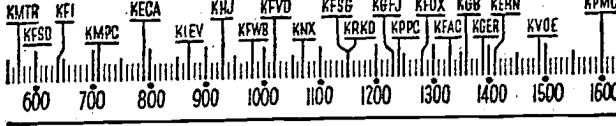

YOUR Radio TODAY

"THE TIMES ON THE AIR" — Bill Henry, columnist and radio commentator, reviews and interprets the news over KNX at 9:30 p.m. each Sunday, Tuesday, Thursday, Friday and Saturday.

5:30 A.M.
KRKD—Chuck Wagon Roundup.
5:45 A.M.
KFI—Nat. Farm Home. Markets.
6 to 7 A.M.
KFVD—Spanish Hour.
KMTR—Spanish Tunes.
KECA—Musical Clock. 6:30.
KMPC—Yawn Patrol. 6: News. 6:15: Yawn Patrol. 6:30: Bible Fellowship. 6:45.
KFI—"Go to Get Up." 6:30: Fleetwood Lawton.
KGFJ—Serenade. 6:30: Markets.
KFWB—News. Dawn Patrol. 6:15.
KHJ—Variety.
KNX—Variety. 1 1/2 hrs.
KFOX—El Despertador.
KFAC—Smile in Morning.
KGER—Farm. 6:05: Purple Mule. 6:30: L. B. Fitzhugh. 6:45.
7 A.M.
KMPC—Music.
KECA—Fleetwood Lawton.
KHJ—Top o' Morning. News.
KFWB—Lou Marcello. 3/4 hr.
KFVD—Serenade.
KRKD—Early Riser.
KFI—Agriculture.
KFAC—Pastor Reynolds.
KGFJ—News. Stocks.
7:15 A.M.
KHJ—Texas Jim Lewis.
KGFJ—Sports.
KMPC—News.
KFI—News.
KECA—Music Clock.
KGER—Aubrey Lee.
KFVD—Covered Wagon.
7:30 A.M.
KNX—Bob Garred. News.
KFOX—Wake Up. Live.
KRKD—KECA—News.
KHJ—Variety.
KGFJ—Music.
KMPC—Variety 1 hr.
KFAC—Music.
KFI—Music Clock.
7:45 A.M.
KFWB—KFAC. KHJ—News.
KRKD—Early Riser.
KNX—Cowboy.
KGFJ—Bible Quiz.
KFOX—Music.
KECA—Music Clock.
KFI—David Harum.
8 A.M.
KFOX—Headlines.
KHJ—Haven Rest.
KRKD—"Soul Patrol."
KRKD—Music. 1/2 hr.
KFWB—Bkfst. Club. 1 1/2 hrs.
KNX—Kate Smith.
KGFJ—News. Stocks.
KECA—Bkfst. Club. 1/2 hr.
KFAC—Country Church.
KFI—Sam Hayes.
8:15 A.M.
KFOX—Dr. Michelson. 1/2 hr.
KMPC—Successful Living
KGFJ—Hawaiians.
KFI—Johnny Murray.
KGER—Mizpah. 1/2 hr.
KNX—When Girl Marries.
8:30 A.M.
KRKD—Employment.
KGFJ—Music.
KNX—Romance Helen Trent.
KFI—Talk.
KMPC—Unity Word.
KHJ—News.
KFAC—Coffee Cup Comments.
KECA—News.
8:45 A.M.
KGFJ—Medical.
KFOX. KFVD. KMTR—Music.
KGER—Rev. Bennington.
KHJ—Talk.
KECA—Robt. L. Johnson.
KRKD—Music. News.
KFI—News.
KNX—Gal Sunday.
KFAC—Mildred Lauer.
9 A.M.
KGFJ—Stocks. News.
KHJ—Bkfst. Club.
KECA—Beauty Council.
EMTR—Religious.
KGER—Rev. Parham.
KFOX—Rev. Earl.
KFI—Talk.
KFVD—Music.
KRKD—Prairie Schooner.
KNX—Life Can Be Beautiful.
KFAC—Morn. Inspirations.
KMPC—News.
KFWB—Music.
9:15 A.M.
KGER—March Ahead Time
KMPC—Way to Glamour.
KFI—Bess Johnson.
KECA—Between Bookends.
KGFJ—Music.
KGFJ—News.
KNX—Woman in White
KFAC—Medical.
EMTR—Health.
9:30 A.M.
KECA—Wife Saver.
KGFJ—Music.
KMPC—Family Bible.
KFAC—Wade Lane.
KNX—Right to Happiness.
KHJ. KFAC. KFVD—Music
KMTR—W. B. Record.
KRKD—Weather Forecast.
KGER—Revival Hr.
KFI—Ellen Randolph.
KFWB—Book Review.
9:45 A.M.
KMTR—Music.
KFI—Dr. Kate.
KHJ—Top of World.
KMPC—News.
KECA—World News.
KFWB—Medical.
KFOX—Music.
KGER—Full Gospel.
KNX—Songs.
KRKD—News.
KFVD—Music.
KFAC—Dr. Cleveland Kleihauer.
10 A.M.
KFI—Light of World.
KGFJ—Stocks. News.
KMTR—Variety.
KFWB—Schoolcast.
KRKD—Paddock Flashes.
KNX—Big Sister.
KMPC—Variety.
KFAC—Serenade.
KGER—News. Sunshine.
KFVD—Music.
KFOX. KHJ—News.
KECA—Talk.
10:15 A.M.
KFWB—Talk. 1/2 hr.
KRKD. KGFJ. KFOX—Medical.
KNX—Aunt Jenny.
KFI—Myattery Man.
KHJ—Arthur Godfrey.
KGER—Kingdom Within.
10:30 A.M.
KHJ—Talk.
KECA—Munros.
KMTR—Variety.
KFAC—News.
KNX—Talk.
KGFJ—Melody.
KFI—Valiant Lady.
KMPC—Music.
KFOX—Musicale.
KGER—Bright Corner.
KFVD—Rescue Mission.
10:45 A.M.
KGFJ—City Dwellers.
KFWB—News.
KECA—Midstream.
KMTR—Medical.
KFAC—Gothic Tower.
KGER—Music.
KNX—Kate Hopkins.
KFI—Grimm's Daughter.
KMPC—News.
11 A.M.
KHJ—Bookworm.
KGER—News.
KECA—Orphans. Divorce.
KGFJ—News. Stocks.
KFWB—Bride Prox.
KFVD—News.
KFOX—Orch.
KNX—Martha Webster.
KMTR—Dr. Falbot.
KFI—Against Storm.
KRKD—Terry. Pianist.
KMPC—Variety.
KFAC—Talk.
11:15 A.M.
KFOX. KFVD. KRKD—Music.
KECA—Amanda Honey-moon Hill.
KFWB—Racing News.
KHJ—Dale Thomas.
KFI—Ma Perkins.
KGER—Voice Prayer.
KNX—Songs.
11:30 A.M.
KECA—John's Other Wife.
KFAC. KGER. KGFJ—Music.
KFOX. KRKD—News.
KMPC—Garden School.
KHJ—Victor Lindlahr.
KFVD—Piano.
KFWB—Variety. 1 hr.
KNX—News. Music.
KMTR—Monitor News.
KFI—Guiding Light.
11:45 A.M.
KECA—Just Plain Bill.
KRKD—Music.
KMPC—Farm Journal.
KMTR—Music.