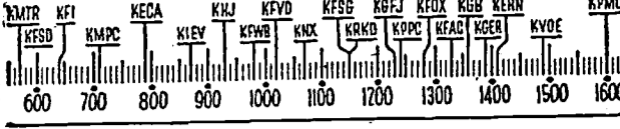

YOUR Radio TODAY

[The information contained in the following schedule is furnished by the stations broadcasting the programs.]

- 5 A.M.**
 KRKD—Chuck Wagon Roundup.
- 5:45 A.M.**
 KFI—Nat. Farm. Home Markets. ¼ hr.
- 6 to 7 A.M.**
 KECA—Musical Clock.
 KNTR—California Theater.
 KFAC—Smile in Morning.
 KFI—"Got to Get Up."
 6:30: Fleetwood Lawton.
 6:45:
 KMPC—Yawn Patrol. 6;
 News. 6:15;
 Yawn Patrol. 6:30;
 Bible Fellowship. 6:45.
 KGFJ—Sunrise Serenade:
 Stocks.
 KHJ—Variety.
 KFVB—Variety. 5 to 7.
 KNN—Variety. ½ hrs.
 KRKD—Early Riser. News.
 KFOX—El Despertador
 from 5 a.m. 2½ hours.
 KFVD—Spanish Program.
 KGER—News. 6:
 Purple Mule. 6:30.
- 7 A.M.**
 KMPC—Music.
 KFI—Agriculture.
 KHJ—Top of Mornins.
 News.
 KFVD—Serenade.
 KFVB—Lou Marcella.
 ¾ hr.
 KFOX—Spanish Program.
 KFAC—Church. ¼ hr.
 KGFJ—Stocks. News.
 KGER—News.
 KECA—Fleetwood Lawton.
- 7:15 A.M.**
 KGER—Aubrey Lee.
 KFVD—Covered Wagon to
 9. 1¼ hours.
 KMPC—News.
 KECA—Musical Clock.
 KGFJ—Sports.
 KHJ—Texas Jim Lewis.
- 7:30 A.M.**
 KNN—Bob Garred. News.
 KFOX—Oreh.
 KHJ—Variety.
 KGFJ—Music.
 KMPC—Variety. 1 hr.
 KRKD, KECA—News.
 KFAC—Music Clock.
 KFI—Music Clock.
- 7:45 A.M.**
 KFAC, KFVB, KHJ—News.
 KNN—Rita Murray.
 KFOX—About Time.
 KRKD—Music.
 KFI—David Harum.
 KECA—Music Clock.
- 8 A.M.**
 KFI—Sam Hayes.
 KFOX—Headlines.
 KECA—Breakfast Club.
 KFVB—Grouch Club.
 KRKD—Music.
 KGER—"Soul Patrol."
 KFAC—Country Church.
 KHJ—Dons.
 KNN—Kate Smith.
- 8:15 A.M.**
 KFI—Hits.
 KGER—Mizpah.
 KHJ—Music.
 KFOX—Medical.
 KNN—When Girl Marries.
- 8:30 A.M.**
 KGFJ—Music.
 KMPC—Unity Word.
 KFVB—Music.
 KFAC—Coffee Cup Com-
 ments.
 KFI—River Boys.
 KFOX—Talk.
 KNN—Romance Helen
 Trent.
 KECA, KHJ—News.
- 8:45 A.M.**
 KFOX—Cowboy Melodies.
 KGER—Rev. Bennington.
 KECA—Robt. L. Johnson.
 KFVB—Medical.
 KGFJ—Medical.
 KRKD—News. Music.
 KFI—News.
 KNTR—Music.
 KFAC—Mildred Lager.
 KFVD—Music.
 KHJ—Foreign News.
 KNN—Gal Sunday.
- 9 A.M.**
 KRKD—Prairie Schooner.
 KHJ—Brkfst. Club.
 KFI—Talk.
 KNN—Life Can Be Beau-
 tiful.
 KGER—Rev. Parham.
 KMPC—News.
 KFOX—Rev. Ivie.
 KFAC—Morn. Inspiration.
 KGFJ—Stocks.
 KFVD, KFVB—Music.
 KNTR—Religious.
 KECA—Beauty Council.
- 9:15 A.M.**
 KGER—March Ahead Time.
 KMPC—Way to Glamour.
 KFVB—Vacation Time.
 KGFJ—Music.
 KNTR—Health.
 KECA—Between Bookends.
 KNN—Woman in White.
 KFAC—Medical.
 KFI—Bess Johnson.
 KFVD—News.
- 9:30 A.M.**
 KFOX, KHJ—Music.
 KFI—Ellen Randolph.
 KFVB—News.
 KECA—Wife Saver.
 KNN—Right to Happiness.
 KGFJ—Music.
 KMPC—Family Bible.
 KNTR—W.B. Record.
 KFAC—Music.
 KRKD—Weather Forecast.
 KGER—Radio Revival.
 KFVD—Medical.
- 9:45 A.M.**
 KFAC, KFVB, KGFJ—
 Music.
 KRKD—News.
 KECA—News. Orch.
 KFOX—Music.
 KMPC—News.
 KFI—Dr. Kate.
 KHJ—Top of World.
 KNN—Mary L. Taylor.
 KGER—Pill Gospel.
 KNTR—Music.
- 10 A.M.**
 KECA—Talk.
 KFVD—Music.
 KRKD—Paddock Flashes.
 KGFJ—News. Stocks.
 KNTR—Variety.
 KFVB—Music.
 KHJ, KFOX—News.
 KFI—Light of World.
 KGER—Sunshine.
 KMPC—Variety.
 KNN—Big Sister.
- 10:15 A.M.**
 KNTR—Serenade to Beauty.
 KFAC—Serenade.
 KFVB—Talk. ½ hr.
 KGFJ—Medical.
 KFOX—Orch.
 KRKD—Health.
 KHJ—Geo. Fisher.
 KFI—Mystery Man.
 KNN—Mystic Jenny.
- 10:30 A.M.**
 KECA—Nat. Women's Radio
 Committee.
 KFAC—News.
 KGER—Bright Corner.
 KFI—Valiant Lady.
 KFVD—Rescue Mission.
 KMPC—Through Native's
 Eyes.
 KHJ—Talk.
 KNN—Talk.
 KFOX—Music.
- 10:45 A.M.**
 KECA—Munros.
 KGFJ—Gothic Tower.
 KFOX—City Dwellers.
 KMPC—News.
 KNTR—Medical.
 KNN—Kate Hopkins.
 KFVB—Science Mind.
 KFI—Grimm's Daughter.
 KGER—Rev. Dowell.
- 11 A.M.**
 KHJ—Bookworm.
 KNTR—Dr. Talbot.
 KFVB—Bridge Prog.
 KECA—Orphans Divorce.
 KFAC—Talk.
 KNN—Martha Webster.
 KRKD—Terry. Pianist.
 KFI—Against Storm.
 KFVD—News.
 KMPC—Variety.
 KGER—News.
 KHJ—Clinic Forum. ½ hr.
- 11:15 A.M.**
 KFVD, KRKD—Music.
 KECA—Amanda Honey-moon
 Hill.
 KHJ—Clinic Forum. ½ hr.
 KFVB—Variety. 1¼ hrs.
 KNN—Songs.
 KGER—Grace Harlow.
 KFI—Ma Perkins.
- 11:30 A.M.**
 KNTR—Monitor News.
 KFI—Vice-President Henry
 Wallace. ½ hr.
 KFOX, KRKD—News.
 KECA—John's Other Wife.
 KGER—JFAC—Music.
 KMPC—Beauty Council.
 KGFJ—Band.
 KNN—Vice-President Henry
 Wallace. ½ hr.
- 11:45 A.M.**
 KECA—Just Plain Bill.
 KHJ—Young America
 Presents.
 KFAC—Musicals.
 KFOX, KRKD—Music.
 KMPC—Livestock Quota-
 lions.
- 12 NOON**
 KNTR—Special Events.
 KFVD—Talk.
 KNN—Woman of Courage.
- 12:15 P.M.**
 KFAC—Backseat Driver.
 KECA—News.
 KGFJ—Roundup.
 KHJ—Homemaker's Club.
 ½ hr.
 KGER—L.B. Jr. Chamber.
 KMPC—News.
 KFOX—Music.
 KNN—Myrt. Marge.
 KFI—Stella Dallas.
- 12:30 P.M.**
 KFAC—Concert.
 KFVD, KGER, KGFJ—
 Music.
 KMPC—Major League
 Baseball. 2½ hrs.
 KFVB—News.
 KFOX—Gardener.
 KECA—Matinee.
 KFI—Lorenzo Jones.
 KNN—Story Bess Johnson.
 KRKD—Saddle Pala.
- 12:45 P.M.**
 KFI—Young Widder Brown.
 KNN—Stepmother.
 KECA—Matinee.
 KHJ—Govt. Girl.
 KFVB—Music. ¼ hr.
 KFVD—Talk.
- 1 P.M.**
 KGER—Officials on Parade.
 KNTR—Special Events.
 KFI—Home of Brave.
 KFOX—Talk.
 KHJ—Johnson Family.
 KFAC—Science of Mind.
 KGFJ—Stocks.
 KFVD—News.
 KNN—Church Hymns.
 KRKD—Classics. 1 hr.
 KRKD—News. Music.
- 1:15 P.M.**
 KNTR—Special Events.
 KRKD—Civie.
 KFAC, KGFJ, KFVD—
 Music.
 KHJ—Confessions of
 Corsair.
 KNN—Concert.
 KGER—Meet Some Fisher-
 men.
 KFI—Portia Faces Life.
- 1:30 P.M.**
 KHJ—"We're Always
 Young."
 KNN—O'Neills.
 KFVD—Hawallians.
 KNTR—Pension Sweep-
 stakes.
 KFVB—Medical.
 KFI—What's Doing.
 KFOX—Monitor News.
 KGER—Spanish Trio.
 KRKD—S.C. Otros Amer-
 icanos.
- 1:45 P.M.**
 KHJ—Edith Adams Future.
 KFI—Mary Marlin.
 KNN—Scattergood Baines.
 KRKD—Singing Waiters.
 KFVB—Music. ½ hr.
 KNTR—Indian Tales.
 KFOX—Theater.
 KFVD—Vocal.
- 2 P.M.**
 KNN—Young Dr. Malons.
 KGFJ—Stocks.
 KFVD—Music Box.
 KECA—Army Band.
 KHJ—Capt. Sally.
 KNTR—Variety. 1 hr.
 KFI—Young Family.
 KMPC—Baseball.
 KFOX—Civie.
 KFVB, KRKD, KGER—
 Music. ½ hr.
- 2:15 P.M.**
 KFI—Lone Journey.
 KFVD, KRKD, KFVB—
 Music.
 KNN—Living Backgrounds.
 KECA—Munros.
 KGER—"Lest We Forget."
 KFAC—Baseball. 2½ hrs.
 KHJ—"Twig is Bent."
 KFVD—Organ.
- 2:30 P.M.**
 KMPC—Music.
 KRKD—News.
 KHJ—John B. Hushes.
 KFVD, KFAC—Music.
 KFI—Piano.
 KGFJ—Salvation Army.
 KNN—Joree Jordan.
 KFVB—News. Music.
 KFOX—Medical.
 KECA—What's Doing.
 KGER—L.B. Band.
- 2:45 P.M.**
 KNN—Talk.
 KHJ—Play Bridge.
 KFOX—Music.
 KRKD—Music.
 KECA—Gasoline Alley.
 KFI—Jack Owens.
 KFVD—Music.
 KFVB—Orch.
- 3 P.M.**
 KMPC—Recess Time. ½ hr.
 KFI—News.
 KECA—Richard Brooks.
 KRKD—Hawallians.
 KNTR—Special Events.
 ½ hr.
 KHJ—"I'll Find My Way."
 KFOX—Rube Hiram.
 KGFJ—Stocks.
 KFAC, KFVB, KGER—
 Music.
 KFVD—News.
 KNN—Second Mrs. Burton.
- 3:15 P.M.**
 KNN—We, the Abbotts.
 KRKD—Music.
 KHJ—Here's Morgan.
 KGER—L.B. Band.
 KECA—Traer Lost Per-
 sons.
 KFI—Talk.
 KFOX—Music.
- 3:30 P.M.**
 KECA—Unclasse. ½ hr.
 KFVD—Rube Hiram.
 KRKD—Music.
 KMPC—Other America.
 KNN—News.
 KFI—Soprano.
 KGER, KFVD—Music.
 KHJ—P. E. Gardner.
 KNTR—Pianos.
 KGFJ—Salvation Army.
- 3:45 P.M.**
 KFI—H. V. Kaltenborn.
 KFVB—Stars. Music.
 KNN—Talk.
 KRKD—Venna Taylor.
 KNTR—Special Events.
- 4 P.M.**
 KECA—News.
 KNTR—John Brown.
 KFVD—Tea Time.
 KMPC—Hollywood Quiz.
 KFI—Talk.
 KRKD—Music.
 KHJ—Fulton Lewis.
 KFVB—Don Milligan.
 KNN—News.
 KFAC—Baseball.
 KFOX, KGER—News.
- 4:15 P.M.**
 KFAC, KFOX—Packing Past.
 KHJ—Selective Service.
 KECA—Jenkins Orch.
 KGER—Music.
 KMPC—Fiesta.
 KNN—Talk.
 KRKD—Movieland Quiz.
- 4:30 P.M.**
 KMPC—News.
 KFI—Treasure Chest.
 KNTR—Special Events.
 KFVB—Music. News.
 KNN—First Nighter. ½ hr.
 KFVD—Serenade.
 KHJ—Vice-President Henry
 Wallace. ½ hr.
 KECA—Irene Wicker.
 KGFJ, KRKD—Music.
 KFAC—L.A. City College.
 KGER—Kid-obby.
- 4:45 P.M.**
 KMPC—Music.
 KGFJ—Conscale.
 KFVD, KRKD—News.
 KGER—Rev. Patten.
 KECA—Superman.
 KFVB—Stuart Hamblen.
 1¼ hrs.
 KFAC—Christian Science.
- 5 P.M.**
 KFAC—Music.
 KFVD—Varieties. 1 hr.
 KNTR—Dr. Davies.
 KRKD—Saddle Songs.
 KNN—Second Husband.
 KHJ—News.
 KFOX—Religious. ½ hr.
 KFI—Speaking Glamour.
 KECA—Guest Book.
 KMPC—Spare the Rod.
 KGER—Latin Hour.
- 5:15 P.M.**
 KFI—News Crier.
 KGFJ—Tango.
 KFI—Capt. Danger.
 KECA—News.
 KMPC—News.
- 5:30 P.M.**
 KFOX, KNTR—Music.
 KFAC—Whoe Bill.
 KRKD—Horse Races.
 KGFJ—Sports.
 KMPC—Uncle Harry.
 KHJ—Shalter Parker.
 KECA—Drama Behind
 News.
- 5:45 P.M.**
 KNN—Dance.
 KFI—Fibber McGee. Molly.
 ½ hr.
- 6 P.M.**
 KHJ—Capt. Midnite.
 KGFJ—Phil Standwick.
 KNN—Talk.
 KRKD—Concert. ¼ hr.
 KFOX—Jamboree.
 KECA—Sports Roundup.
- 6:15 P.M.**
 KNTR—Irwin Allen.
 KHJ—Confidentially Yours.
 KNN—Miller Orch.
 KMPC, KFVD, KRKD.
 KECA—Music.
 KGFJ—Italian Melodica.
 ½ hr.
 KFAC—Concert. 2 hrs.
 KFI—Bob Hope. ½ hr.
 KFVB, KGER, KFOX—
 News.
- 6:30 P.M.**
 KNTR—Diek Terry.
 KGER—Music.
 KNN—Park Concert. ½ hr.
 KFVD—News.
 KHJ—Fulton Lewis.
 KECA—The Bartons.
 KFOX—Talk.
 KFVB—In Gloaming.
- 6:45 P.M.**
 KNTR—News.
 KECA—Question Bee.
 KFOX—Swing.
 KGER—U.S. Army.
 KFVD, KGFJ—Music.
 KHJ—News.
 KMPC—Music.
 KRKD—Good Deeds Club.
 KFI—"College Humour."
 KFVB—"Meet Americans."
- 7 P.M.**
 KGFJ—Pentecostal Assem-
 bly.
 KMPC—Sports Page.
 KHJ—The Progressive.
 KNN—News.
 KFVB—Facts Behind News.
 KGER—Italian Journal.
 KNTR—Special Events.
 KRKD, KFOX—Music.
- 7:15 P.M.**
 KNTR—Ballards.
 KFI—Warins Orch.
 KFAC—Concert.
 KMPC, KNN—Amos, Andy.
 KHJ—Defense Reporter.
 KFOX—Labor Talk. ½ hr.
 KGER—7:05. Jewish Prog.
 KFVB—Baseball Score-
 board. ½ hr.
 KGFJ—Spanish. 1 hr.
 KECA—Orand Central
 Station.
 KRKD—News.
- 7:30 P.M.**
 KNTR—Aircraft Talk.
 KNN—Lanny Ross.
 KHJ—Inside of Sports.
 KFOX—Rev. Williams.
 KFI—News.
 KMPC—"For Oentlemen
 Only."
 KRKD—½ Time.
- 7:45 P.M.**
 KECA—Information.
 Please. ½ hr.
 KFI—Johnny Presents.
 ½ hr.
 KNN—Court Missing Helrs.
 KNTR—Special Events.
 KFVB—News.
 KRKD—Do You Know?
 KHJ—Wythe Williams.
 KFOX—Music.
- 8 P.M.**
 KFVB—Robt. Arden.
 KMPC—News.
 KHJ—Strollin' Tom.
 KFOX—Robt. Arden.
 KFSG—Evangelistic.
- 8:15 P.M.**
 KFI—Sen. O. P. Nye. ½ hr.
 KECA—Easy Accc.
 KFAC—News.
 KNN—We, the People.
 ½ hr.
 KNTR—Special Events.
 KGFJ—Music. News.
 KHJ—Barrel of Fun.
 KMPC—Music.
 KFOX—Lone Star Rangers.
 KGER—R. Hoyos.
 KFVB—Stars. Music.
- 8:30 P.M.**
 KFAC—County Revew.
 KECA—Sweeten Orch.
 KFOX—Religious.
 KGFJ—Religious.
- 8:45 P.M.**
 KFVB—Prelude to Inspira-
 tion. ½ hr.
 KECA—News.
 KHJ—The Shadow. ½ hr.
 KMPC—Catalina Fun Quiz.
 KGFJ—Organ.
 KNTR—Camera Clinic.
 KFOX—P. E. Oardner.
 ½ hr.
 KNN—Hollywood Showcase.
 ½ hr.
 KFI—Battle of Sexes.
 ½ hr.
- 9 P.M.**
 KECA—Prime Minister
 Australia.
 KFOX—Music.
 KGFJ—Music.
 KMPC—News Talk.
- 9:15 P.M.**
 KGFJ—News. Music.
 KFOX—Miller Orch.
 KECA—Spell-O-Win.
 KFVB—Music.
 KMPC—Peter Potter. 1 hr.
 KFAC—Music.
 KHJ—News.
 KNTR—Special Events.
 ½ hr.
 KGER—Music.
 KNN—Paul Sullivan.
- 9:30 P.M.**
 KFVB—Crime Quiz.
 KHJ—Teagarden Orch.
 KFI—Miller Orch. ½ hr.
 KNN—Oren.
 KFOX—Talk.
 KGER—Talk.
- 9:45 P.M.**
 KFI—Latitude Zero. ½ hr.
 KECA—Lillian Hellman
 Dinner. ½ hr.
 KFVB—News.
 KNTR—Newsreel.
 KGFJ—Music.
 KFSG—Angelus Choir.
 KNN—Bill Henry. "By the
 Way."
 KHJ—Clinic Forum.
 KGER—A. E. Mitchells.
- 10 P.M.**
 KFVB—Music. ½ hr.
 KNN—Nightcap Yarna.
 KFOX—McIntyre Ha-
 wallians.
 KGFJ—Boxing. 1¼ hrs.
 KNTR—Special Events.
- 10:15 P.M.**
 KMPC—Bill Molloy.
 KFI—News.
 KNTR—Viennese Ensemble.
 KFAC—Baseball.
 KNN—Orch.
 KHJ—Haven Rest. ½ hr.
 KFVD—Memories.
 KFOX—Hank. Night Watch-
 man to 6 a.m.
 KECA—Philharmonia. 1 hr.
 KFSG—Eather Stuart.
 KGER—Music.
- 10:30 P.M.**
 KFI—Foster Orch.
 KMPC—News.
 KNN—Europe News.
 KNTR—Averill Orch.
 KFOX—KFC. KGER—
 Music.
 KFVB—Bowling.
- 10:45 P.M.**
 KFAC, KFVB, KNN—Music.
 KMPC—Harpa Orch.
 KNTR—Special Events.
 KFI—Inside the News.
 KFSG—John Webb.
 KFOX—Hawallians.
 KGER—Music.
 KHJ—News.
- 11 P.M.**
 KFOX—Hamilton Orch.
 KHJ—Martin Orch.
 KFI—Ennis Orch.
 KMPC—Hawallians.
 KFSG—Grussendorfs.
 KGER—Rhythm.
- 11:15 P.M.**
 KFVB—"Bid for Eternity."
 KECA—Nottingham Orch.
 KFI, KNN—News.
 KFOX—"Revuc. 1 hr.
 KFSG—"It Really Hap-
 pened."
 KFAC—Night Shades. 1 hr.
 KHJ—Noble Orch.
 KGFJ—Music.
 KNTR—Dunsmoor Orch.
 KMPC—Music. 1 hr.
- 11:30 P.M.**
 KFI—Nottingham Orch.
 KNN—Public Affairs.
 KFVB—Music. ¾ hr.
 KMPC—Music. ¾ hr.
 KECA—Miller Orch.
 KFSG—Accordian Quintet.
- 11:45 P.M.**
 KHJ—King Orch.
 KFI—Marshall Orch.. News.
 KFSG—Music.
 KNN—Strand Orch.
 KGFJ—Orkan.
- 12 MIDNIGHT**
 KRKD—Monkey's Jamboree
 to 2 a.m.
 KHJ—Rhapsody. 1 hr.
 KFAC—Midnight Matinee
 to 6 a.m.
 KMPC—Music. 12.
 KNN—Merry Co Round.