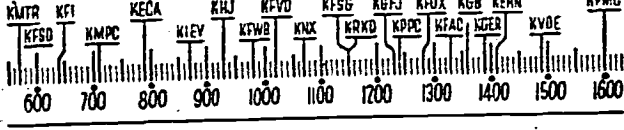

YOUR Radio TODAY

[The information contained in the following schedule is furnished by the stations broadcasting the programs.]

5 A.M.

KKRD—Chuck Wagon Roundup.
KFI—Farm. Home: Markets. 5:45.

6 to 7 A.M.

KECA—Musical Clock, 6:30.
KFOX—Span. Music, 2 1/2.
KFWD—Variety (5-7).
KFI—"Got to Get Up." 6:30; Fleetwood Lawton. 6:45.
KNX—Variety, 1 1/2 hrs.
KKRD—Early Riser. News, 6:30.
KGFJ—Sunrise Serenade. Stocks, 6:30.
KHJ—Variety, 1 hr.
KMTR—Cal. Theater.
KFAC—Brkfst. Club.
KGER—News, Purple Mules, 6:30.
KMPC—Good Morning, 6: News, 6:15; Yawn Patrol, 6:30; Bible Fellowship, 6:45.