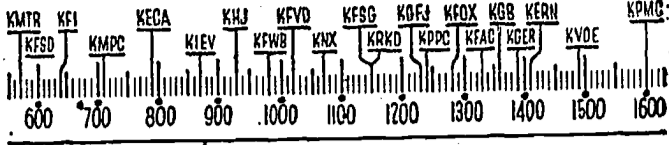

YOUR Radio TODAY

[The information contained in the following schedule is furnished by the stations broadcasting the programs.]

SUNDAY CHURCH SERVICES

Effective today, most network radio programs will be heard here one hour earlier due to eastern Daylight Saving time changes.