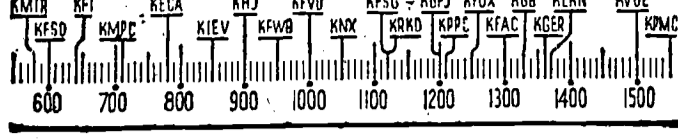

YOUR Radio TODAY

[The information contained in the following schedule is furnished by the stations broadcasting the programs.]

Time	Station	Program
4:45 A.M.	KNX	Wake Up, Smile. 1 1/2 hrs.
	KNX	Early Bird Hr.
5 A.M.	KNX	Early Bird Hr.
5:30 A.M.	KRKD	Spanish Prog.
6 to 7 A.M.	KECA	Musical Clock. 6:30.
	KFOX	Span. Music. 2 1/2.
7 A.M.	KGER	News.
	KHJ	Top o' Morning.
7:15 A.M.	KHJ	Variety.
	KGER	Aubrey Lee.
7:30 A.M.	KNX	Bob Garred, News.
	KFI	Musie Clock.
7:45 A.M.	KHJ	Early Riser.
	KGER	News.
8 A.M.	KFOX	Headlines.
	KNX	Express.
8:15 A.M.	KFI	Agalnst Storm.
	KGER	Mizpah.
8:30 A.M.	KFWB	Gua Mack.
	KMPF	Unity Word.
8:45 A.M.	KFOX	Music.
	KFVD	Waltz.
9 A.M.	KHJ	Keep Fit.
	KFI	Bridge Club.
9:15 A.M.	KHJ	Talk.
	KGER	March Ahead Time.
9:30 A.M.	KHJ	Top of World.
	KGER	Full Gospel.
9:45 A.M.	KHJ	Talk.
	KGER	March Ahead Time.
10 A.M.	KHJ	Top of World.
	KGER	Full Gospel.
10:15 A.M.	KHJ	Talk.
	KGER	March Ahead Time.
10:30 A.M.	KHJ	Top of World.
	KGER	Full Gospel.
10:45 A.M.	KHJ	Talk.
	KGER	March Ahead Time.
11 A.M.	KHJ	Top of World.
	KGER	Full Gospel.
11:15 A.M.	KHJ	Talk.
	KGER	March Ahead Time.
11:30 A.M.	KHJ	Top of World.
	KGER	Full Gospel.
11:45 A.M.	KHJ	Talk.
	KGER	March Ahead Time.
12 NOON	KHJ	Top of World.
	KGER	Full Gospel.
12:15 P.M.	KHJ	Top of World.
	KGER	Full Gospel.
12:30 P.M.	KHJ	Top of World.
	KGER	Full Gospel.
12:45 P.M.	KHJ	Top of World.
	KGER	Full Gospel.
1 P.M.	KHJ	Top of World.
	KGER	Full Gospel.
1:15 P.M.	KHJ	Top of World.
	KGER	Full Gospel.
1:30 P.M.	KHJ	Top of World.
	KGER	Full Gospel.
1:45 P.M.	KHJ	Top of World.
	KGER	Full Gospel.
2 P.M.	KHJ	Top of World.
	KGER	Full Gospel.
2:15 P.M.	KHJ	Top of World.
	KGER	Full Gospel.
2:30 P.M.	KHJ	Top of World.
	KGER	Full Gospel.
2:45 P.M.	KHJ	Top of World.
	KGER	Full Gospel.
3 P.M.	KHJ	Top of World.
	KGER	Full Gospel.
3:15 P.M.	KHJ	Top of World.
	KGER	Full Gospel.
3:30 P.M.	KHJ	Top of World.
	KGER	Full Gospel.
3:45 P.M.	KHJ	Top of World.
	KGER	Full Gospel.
4 P.M.	KHJ	Top of World.
	KGER	Full Gospel.
4:15 P.M.	KHJ	Top of World.
	KGER	Full Gospel.
4:30 P.M.	KHJ	Top of World.
	KGER	Full Gospel.
4:45 P.M.	KHJ	Top of World.
	KGER	Full Gospel.
5 P.M.	KHJ	Top of World.
	KGER	Full Gospel.
5:15 P.M.	KHJ	Top of World.
	KGER	Full Gospel.
5:30 P.M.	KHJ	Top of World.
	KGER	Full Gospel.
5:45 P.M.	KHJ	Top of World.
	KGER	Full Gospel.
6 P.M.	KHJ	Top of World.
	KGER	Full Gospel.
6:15 P.M.	KHJ	Top of World.
	KGER	Full Gospel.
6:30 P.M.	KHJ	Top of World.
	KGER	Full Gospel.
6:45 P.M.	KHJ	Top of World.
	KGER	Full Gospel.
7 P.M.	KHJ	Top of World.
	KGER	Full Gospel.
7:15 P.M.	KHJ	Top of World.
	KGER	Full Gospel.
7:30 P.M.	KHJ	Top of World.
	KGER	Full Gospel.
7:45 P.M.	KHJ	Top of World.
	KGER	Full Gospel.
8 P.M.	KHJ	Top of World.
	KGER	Full Gospel.
8:15 P.M.	KHJ	Top of World.
	KGER	Full Gospel.
8:30 P.M.	KHJ	Top of World.
	KGER	Full Gospel.
8:45 P.M.	KHJ	Top of World.
	KGER	Full Gospel.
9 P.M.	KHJ	Top of World.
	KGER	Full Gospel.
9:15 P.M.	KHJ	Top of World.
	KGER	Full Gospel.
9:30 P.M.	KHJ	Top of World.
	KGER	Full Gospel.
9:45 P.M.	KHJ	Top of World.
	KGER	Full Gospel.
10 P.M.	KHJ	Top of World.
	KGER	Full Gospel.
10:15 P.M.	KHJ	Top of World.
	KGER	Full Gospel.
10:30 P.M.	KHJ	Top of World.
	KGER	Full Gospel.
10:45 P.M.	KHJ	Top of World.
	KGER	Full Gospel.
11 P.M.	KHJ	Top of World.
	KGER	Full Gospel.
11:15 P.M.	KHJ	Top of World.
	KGER	Full Gospel.
11:30 P.M.	KHJ	Top of World.
	KGER	Full Gospel.
11:45 P.M.	KHJ	Top of World.
	KGER	Full Gospel.
12 MIDNIGHT	KHJ	Top of World.
	KGER	Full Gospel.