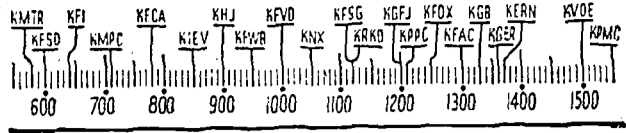

YOUR Radio TODAY

[The information contained in the following schedule is furnished by the stations broadcasting the programs.]

LOCAL CHURCH SERVICES

Time	Station	Program
7 A.M.	KFWB	Everyman's Church
	KGER	F. Ozamato. 6: Bro John Gordon.
7:15 A.M.	KRRD	Rev. Sautres.
7:45 A.M.	KNX	Voice of Pulpit.
8 A.M.	KFVD	Rev. Salas.
	KNX	Air Church.
	KGER	Rev. Dowell.
	KFAC	Country Church.
	KFWB	Presbyterian Church
8:30 A.M.	KECA	Church.
	KMTR	W. B. Record.
	KFVD	Church of Christ.
8:45 A.M.	KMTR	Bob Shuler.
9 A.M.	KFAC	Liberal Catholic Hr.
	KHJ	P. E. Gardner.
9:15 A.M.	KGER	March Ahead Time.
9:30 A.M.	KNX	Salt Lake Tabernacle.
	KGER	Revival.
	KPPC	Rev. Steward.
10 A.M.	KNX	Air Church.
10:15 A.M.	KFOX	The Visitor.
10:30 A.M.	KFSG	Aimee McPherson.
11 A.M.	KPPC	Dr. E. C. Blake.
	KFAC	Church of Oden Door. 1/2 hr.
	KFVD	First Methodist Church.
12 NOON	KMTR	St Brendan Choir.
12:30 P.M.	KHJ	Young People's Church.
1:30 P.M.	KHJ	Lutheran Hour.
2 P.M.	KGER	Shepherd Call.
3 P.M.	KFSG	Evangelistic.
	KECA	Catholic Hr.
4 P.M.	KGER	Gospel Tidings
	KMTR	Anselma Hr.
4:30 P.M.	KGER	Mizpah.
	KMTR	Lutheran Gospel.
	KFOX	Fireside Church.
5 P.M.	KECA	Church Pros.
5:30 P.M.	KGER	Rev. Weber.
	KMTR	Martin L. Thomas.
	KFOX	Kingdom Temple.
6 P.M.	KHJ	Revival Hr.
	KPPC	Orsan.
6:30 P.M.	KMTR	Ballards.
7 P.M.	KMTR	R. P. Shuler.
	KFSG	Aimee McPherson.
7:15 P.M.	KPPC	Dr. E. C. Blake.
8 P.M.	KFOX	Christian Science.
	KFWB	Presbyterian Church.
	KMTR	Floyd Johnson.
	KFAC	Open Door Church.
8:15 P.M.	KHJ	Rabbi Magnin.
8:45 P.M.	KMPC	Wings Over Jordan.
9 P.M.	KGER	Bible Research.
9:30 P.M.	KFAC	"Glorious Hope."
	KFSG	Wendell St. Clair.