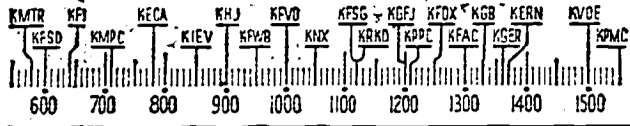

YOUR Radio TODAY

[The information contained in the following schedule is furnished by the stations broadcasting the programs.]

6 to 7 A.M.

KMTR—Spanish Music.
 KFAC—Music. 6.
 KECA—Musical Clock. 6:30.
 KFVB—Variety. 5 to 7.
 KMPC—Ranch Boys. 6:30.
 News. 6:15.
 Peter Potter. 6:30.
 KGFI—Concert.
 KHJ—Variety.
 KNX—Variety. 1 1/2 hrs.
 KRKD—Early Riser. News. 6:30.
 KGER—News. 6: Rev. Hartlerode. 6:30: Purple Mules. 6:45.
 KFI—Melody. 6:30: Fleetwood Lawton. 6:45.