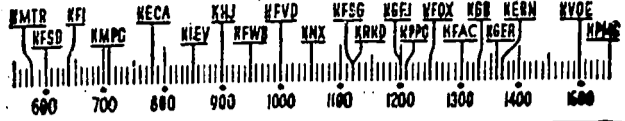

YOUR Radio TODAY

[The information contained in the following schedule is furnished by the stations broadcasting the programs.]

6 to 7 A.M.

KMTR—Spanish Music.
 KFAC—Music. 6.
 KECA—Musical Clock. 6:30.
 KFWB—Variety.
 KMPC—News. 6:30: Bible Fellowship. 6:45.
 KGFJ—Concert.
 KHJ—Variety.
 KNX—Sunrise Salute. 1 1/2 hrs.
 KRKD—Early Riser. News. 6:30.
 KGER—News. 6: Rev. Hartlerode. 6:30: Fleetwood Lawton. 6:45.