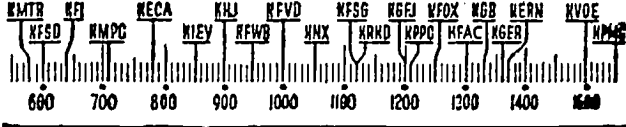

# YOUR Radio TODAY

[The information contained in the following schedule is furnished by the stations broadcasting the programs.]

Time	Station	Program
7:15 A.M.	KGFR	Rev. Hunter.
7:45 A.M.	KNX	Voice of Pulpit.
8 A.M.	KFVD	Rev. Salas.
8:30 A.M.	KNX	West Coast Church.
8:45 A.M.	KMTR	Bob Shuler.
9 A.M.	KFAC	Liberal Catholic Hr.
9:30 A.M.	KGFR	Rev. Kopp.
10:15 A.M.	KFOX	The Visitor.
10:30 A.M.	KFSG	Almee McPherson.
10:45 A.M.	KFOX	Religious.
11 A.M.	KHJ	All Saints' Episcopal Church.
12 NOON	KFAC	Church of Open Door.
2 P.M.	KGFR	Rev. Ivie.
2:15 P.M.	KMTR	F. T. Curry.
3 P.M.	KFSG	Howard Rusthel.
4 P.M.	KMPC	H. M. S. Richard.
4:30 P.M.	KGFR	Rev. Fullerton.
5 P.M.	KECA	Church Prog.
5:30 P.M.	KGFR	Rev. Weber.
6 P.M.	KPPC	Oran.
6:15 P.M.	KFAC	Wilshire Christian.
6:30 P.M.	KFOX	John Matthews.
7 P.M.	KPPC	Methodist Church.
8 P.M.	KFWB	Dr. MacLennan.
8:15 P.M.	KHJ	Rabbi Masnin.
8:30 P.M.	KGFR	Japanese Church.
8:45 P.M.	KMPC	Wings Over Jordan.
9 P.M.	KGFR	Rev. Ivie.
9:30 P.M.	KFAC	"Glorious Hope."
9:45 P.M.	KMTR	Music.
7 A.M.	KFAC	Funny Paper.
8 A.M.	KFWB	News.
8:15 A.M.	KFI	Books.
8:30 A.M.	KFAC	Music.
8:45 A.M.	KHJ	Canary Chorus.
9 A.M.	KECA	Sincer.
9:15 A.M.	KGFR	March Ahead Time.
9:30 A.M.	KGFR	Radio Revival.
9:45 A.M.	KGFR	Bro. Pearson.
10 A.M.	KMTR	F. Rinehart.
10:15 A.M.	KHJ	Romance Highway.
10:30 A.M.	KMTR	Orchestra.
10:45 A.M.	KHJ	Gould Orch.
11 A.M.	KECA	Oran.
11:15 P.M.	KFI	Nottingham Orch.
11:30 P.M.	KHJ	Hawaiians.
12 MIDNIGHT	KFAC	Insomnia Club to 6 a.m.
10:30 A.M.	KMPC	Elias Breeskin.
10:45 A.M.	KFOX	Trilo.
11 A.M.	KNX	Symphony.
11:30 A.M.	KMTR	Peter Potter.
11:45 A.M.	KFI	H. V. Kaltenborn.
12 NOON	KFI	Gray Orch.
12:15 P.M.	KFVD	Music.
12:30 P.M.	KFI	"World Is Yours."
12:45 P.M.	KECA	Tempos.
1 P.M.	KMTR	G. Allison.
1:15 P.M.	KFWB	County Fair.
1:30 P.M.	KHJ	Prima Orch.
1:45 P.M.	KFOX	Orch.
2 P.M.	KFWB	Horlich Orch.
2:15 P.M.	KFI	Orch.
2:30 P.M.	KFOX	Orch.
2:45 P.M.	KFOX	Yukoslav Orch.
3 P.M.	KECA	Europe News.
3:15 P.M.	KMPC	"Stage One."
3:30 P.M.	KHJ	Berlin News.
3:45 P.M.	KHJ	Songs.
4 P.M.	KFVD	Jack. Bellboy.
4:15 P.M.	KGFJ	Studio Party.
4:30 P.M.	KGFJ	Music.
4:45 P.M.	KFWB	Stuart Hamblen.
5 P.M.	KMPC	Stairway Stardom.
5:15 P.M.	KMTR	Ethel Hubler.
5:30 P.M.	KFI	American Album.
5:45 P.M.	KMTR	Music.
6 P.M.	KFI	Hour of Charm.
6:15 P.M.	KRKD	News.
6:30 P.M.	KNX	Concert.
6:45 P.M.	KGFR	Italian Journal.
7 P.M.	KMPC	Lilac Cottage.
7:15 P.M.	KHJ	U.S.C. Hancock Ensemble.
7:30 P.M.	KECA	F. Arnold Young.
7:45 P.M.	KHJ	Wythe Williams.
8 P.M.	KNX	Park Concert.
8:15 P.M.	KGFJ	"Exploring Our Urks."
8:30 P.M.	KGFJ	Nite Justice.
8:45 P.M.	KGFJ	Music.
9 P.M.	KFI	Shelton Orch.
9:15 P.M.	KHJ	Voice of Prophecy.
9:30 P.M.	KNX	Aquilar Orch.
9:45 P.M.	KNX	News.
10 P.M.	KFOX	Music.
10:15 P.M.	KMTR	Lopez Orch.
10:30 P.M.	KMTR	Orchestra.
10:45 P.M.	KHJ	Gould Orch.
11 P.M.	KECA	Oran.
11:15 P.M.	KFI	Nottingham Orch.
11:30 P.M.	KHJ	Hawaiians.
12 MIDNIGHT	KFAC	Insomnia Club to 6 a.m.