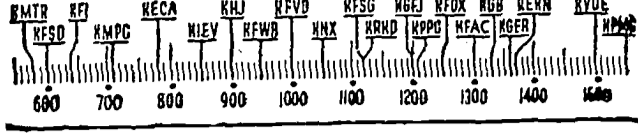

YOUR Radio TODAY

[The information contained in the following schedule is furnished by the stations broadcasting the programs.]

6 to 7 A.M.

KGFJ—Concert.
KHJ—Variety.
KECA—Musical Clock to 8.
KFOA—Span. Music. 2 1/2.
KFWB—Variety. 1 hr.
KFI—Melodias. 6:30; Fleet-wood Lawton. 6:45.
KXN—Sunrise Salute. 1 1/2.
KRKD—Early Riser. News. 6:30.
KMTR—Cal. Theater.
KFAC—Jam for Breakfast. 1 hr.
KGER—News, Rev. Hunter. 6:30.
KMPC—News. 6:30; Bible Fellowship. 6:45.