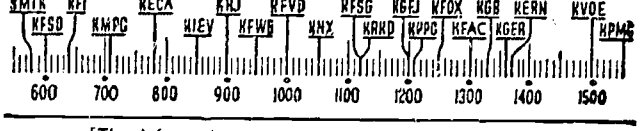

YOUR Radio TODAY

[The information contained in the following schedule is furnished by the stations broadcasting the programs.]

CHURCH SERVICES

7 A.M.
KNX—Church.

7:15 A.M.
KRKD—Rev. Squires. 7:30.

7:45 A.M.
KFOJ—Rev. Van Derlinde.