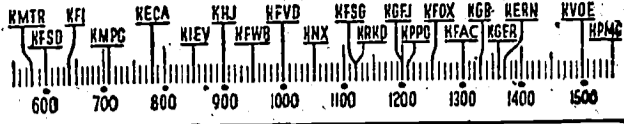

YOUR *Radio* TODAY

[The information contained in the following schedule is furnished by the stations broadcasting the programs.]

Before 8 a.m.

KMTR—Calif. Theater, 6.
 KFI—Melody, 6:45; Almanac, 7; News, 7:15; Singin' Salesman, 7:30; News, 7:45.
 KMPC—Nite Watchman, 6:30; Andy, Virginia, 7.
 KECA—Musical Clock, 6:30; News, 7:30; Child Grows Up, 7:45.
 KHJ—Rise, Shine, 6; News, 7; Rise, Shine, 7:15; News, 7:45.
 KFWB—Sunrise Melody, 6; Music, 7; News, 7:45.
 KFVD—Spanish, 6; Jubilee, 7:15.
 KNX—Sunrise Salute, 6:15; News, 7:30; Friendly Philosopher, 7:45.
 KRRD—Doug Douglas, 6; Doug Douglas, 6:45; News, 7:45.
 KFOX—El Despertador, 5; Internat. Missionary, 7:45.
 KFAC—Music, 6; Pastor Reynolds, 7; Music, 7:30.
 KGER—Farm, 6:05; Maurice Johnson, 6:30; Aubrey Lee, 6:45.
 KVOE—Music, 7; News, 7:45.