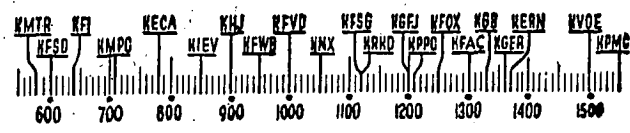

YOUR RADIO Today

[The information contained in the following schedule of radio programs is furnished by the stations broadcasting the programs, and The Times should not be considered responsible for errors in announcements due to failure of stations to advise of daily changes.—Ed.]

CHURCH SERVICES

KMTR—Nat. Message, 8:30 a.m.; Bob Shuler, 8:45 a.m.
KMPJ—Wings Over Jordan, 8 a.m.; H.M.S. Richards, 4 p.m.
KECA—Church, 8:45 a.m.; Catholic Hr., 3 p.m.
KHJ—Lutheran Hour, 1:30 p.m.; Revival Hour, 5 p.m.
KFWB—Church, 8 a.m.; Rescue Mission, 8:30 a.m.; Church, 8 p.m.
KFVD—Spanish, 6 a.m.; Rev. Salas, 8 a.m.; Church of Christ, 8:30 a.m.; Church, 11 a.m.
KNN—West Coast Church, 8; Salt Lake Tabernacle, 9:30 a.m.; Church, 10 a.m.
KFGJ—Almece McPherson, 10:30 a.m.; Speaker, 3 p.m.; Evangelistic Service, 7 p.m.; Voice First Nighters, 9:30.
KRRD—Rev. Squires, 7:30 a.m.
KPPC—Presbyterian Church, 9 a.m.; Dr. Woelner, 9:30 a.m.; Dr. Wheeler, 11 a.m.
KFOX—Visitor, 10:15 a.m.; Religious, 10:45 a.m.; Fireside Church, 4:30 p.m.

KGEI—St. Vibians Cathedral, 8.
KVAC—Dr. MacLennan, 11:30 a.m.; Church, 8 p.m.
KGER—Mission, 7 a.m.; Mountain Missionaries, 7:45; Church, 8 a.m.; Bible Church, 10:30 a.m.; Japanese Church, 8:30 p.m.

Before 9 a.m.

KMTR—Calif. Theater, 8; Swedish Hr., 8:45.
KFI—Melody, 8; Youth Music, 8:30.
KMPJ—Serenade, 7; Music Graphs, 7:30; "Wings Over Jordan," 8; Melody, 8:30.
KFAC—News, 8; Moods, 8:15; Book Looks, 8:30; Southernaires, 8:45.
KHJ—Comics, 8; Matinee, 8:30; Canary Chorus, 8:45.
KFVB—Country Church, 8; Rescue Mission, 8:30.
KFVD—Spanish Church, 8; Rev. Salas, 8; Church of Christ, 8:30.
KRRD—Music, 7:45; Church, 8; Major Bowes, 8:30.
KRRD—Music, 7; News, 7:15; Rev. Squires, 7:30; Music, 8.
KFOX—El Despertador, 5; Music, 7:30; Music, 8.
KGFJ—Serenade, 8; Garden Tips, 8:45.
KFAC—Times Comics, 7:30; Census Talk, 8.
KGER—Mission, 7; Music, 7:30; Rev. W. E. Dowell, 8; Pacific College, 8:30.
KVOE—Piano, 8; Reviewing Stand, 8:15; Choir, 8:30; Canary Chorus, 8:45.
KIEV—Italian-American Hr., 9.

9 to 10 a.m.

KMTR—Calif. Theater, 9.
KFI—Dr. Casselberry, 9; Meditation, 9:15; "On Your Job," 9:30.
KMPJ—Music, 9; Star Symphony, 9:30.
KECA—Classics, 9; Monitor News, Voice of Pulpit, 7:45; Church, 8; Major Bowes, 8:30.
KRRD—Music, 7; News, 7:15; Rev. Squires, 7:30; Music, 8.
KFOX—El Despertador, 5; Music, 7:30; Music, 8.
KGFJ—Serenade, 8; Garden Tips, 8:45.
KFAC—Times Comics, 7:30; Census Talk, 8.
KGER—Mission, 7; Music, 7:30; Rev. W. E. Dowell, 8; Pacific College, 8:30.
KVOE—Piano, 8; Reviewing Stand, 8:15; Choir, 8:30; Canary Chorus, 8:45.
KIEV—Italian-American Hr., 9.

10 to 11 a.m.