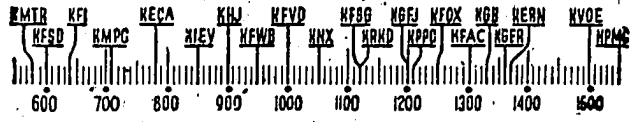

YOUR Radio TODAY

[The information contained in the following schedule is furnished by the stations broadcasting the programs.]

Before 8 a.m.

KMTR—Calif. Theater, 6.
KFI—Melody, 6:45; Almanac, 7; News, 7:15; Singin' Salesman, 7:30; News, 7:45.
KMPC—Nite Watchman, 6:30; Amly. Virginia, 7.
KKCA—Musical Clock, 6:30; News, 7:10; Child Grows Up, 7:45.
KHJ—Rise, Shine, 6; News, 7; Rise, Shine, 7:15; News, 7:45.
KFWB—Sunrise Court, 6; Sunrise 1 k. press, 7.
KFVD—Spanish, 6; Jubilee, 7:15.
KNN—Sunrise Salute, 6:15; News, 7:10; Friendly Philosopher, 7:45.
KRRD—Doug Douglas, 6; Doug Douglas, 6:45; News, 7:45.
KFOX—El Despertador, 6; Roundup, 7:30.
KFAC—Music, 6; Pastor Reynolds, 7; Music, 7:30.
KGBJ—Farm, 6:05; Maurice Johnson, 6:30; Aubrey Lee, 6:45.
KVQE—Music, 7; News, 7:45.

8 to 9 a.m.

KMTR—Theater, 8.
KFI—Bright Idea Club, 8; Ed McCannell, 8:15; Hilda Hope, M.D., 8:30.
KMPC—Party, 8:30.
KECA—10 Plus Associates, 8; Murphy Orch., 8:15; Unclass. 8:30; Fed. Churches, 8:45.
KHJ—Mirandy, Friend, 8; Wonderful World, 8:15; Band, 8:30; Mirandy, 8:45.
KFWB—Church, 8; Music, 8:30; Salvation Army, 8:45.
KFVD—Jubilee (cont.), 8:30.
KNN—News, 8; News, 8:15; Nancy Dixon, 8:30.
KRRD—Music, 8, 1 hr.
KFOX—Headlines, 8; Talk, 8:30.
KGFJ—Stocks, 8; Medical, 8:45.
KFAC—News, 8; House McGregors, 8:30; Songs, 8:45.
KGBJ—"Soul Patrol," 8; Mizpah, 8:15; Medical, 8:45.
KVQE—Model Airplane, 8; Wonderful World, 8:15; Army Band, 8:30.

9 to 10 a.m.

KMTR—Political, 9; Monitor News, 9:15; "Have You Heard?" 9:30; Nat. Message, 9:45.
KFI—Music School, 9; Youth Call, 9:30; County Medical, 9:45.
KMPC—News, 9; Romance Tunes, 9:15; College Capers, 9:45.
KECA—American Education, 9; Farm Home, 9:30.
KHJ—Ryk Orch., 9; Child Scrapbook, 9:30.
KFWB—Fed. Housing, 9; Ballard, 9:15; Child Workshop, 9:30.
KFVD—Waltz, 9; News, 9:15; Medical, 9:30.
KNN—Sat. Party, 9; "Let's Pretend" 9:30.
KRRD—Music, 9; Weather, 9:30; Music, 9:30.
KFOX—Music, 9.
KFAC—Meditation, 9; Music, 9:15; Women in News, 9:30; Parents Forum, 9:45.
KGBJ—March Ahead Time, 9:15; Music, 9:30; Full Gospel, 9:45.
KVQE—Church, 9; Monitor News, 9:30; Child Scrapbook, 9:45.

10 to 11 a.m.

KMTR—Woman's World, 10; Curl & Fox, 10:30; Stocks, 10:45.
KFI—Villiams Orch., 10; Stamp, 10:15; On the Job, 10:30; McIntyre Orch., 10:45.
KMPC—News, 10; "Take It Easy," 10:30; News, 10:45.
KECA—Farm, Home, 10; Ilka Chas. Lunch, 10:30.
KHJ—Ed Fitzgerald, 10; University, 10:30.
KFWB—Sat. Smorgasbord, 10.
KFVD—Gospel, 10; Music, 10:15; Hello Live, 10:30; Serenade, 10:45.
KNN—Kiddie Quiz, 10; Town Crier, 10:30; Dog Friend, 10:45.
KRRD—Encyclopedia, 10.
KGFJ—City Dwellers, 10:45.
KFOX—News, 10; Music, 10:15.
KFAC—Serenade, 10; L.A. Medical Assn., 10:15; News, 10:30; Gothic Tower, 10:45.
KGBJ—News, 10; Rev. Ivie, 10:30.
KVQE—Ed Fitzgerald, 10; Univ. Life, 10:30.

11 a.m. to 12 Noon