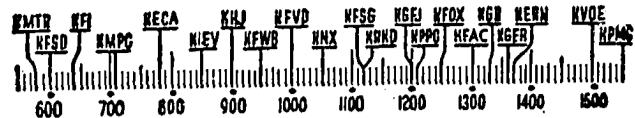

YOUR Radio TODAY

[The information contained in the following schedule is furnished by the stations broadcasting the programs.]

Before 8 a.m.

KMTR—Call. Theater. 6.
KFI—Melody. 6:45; Almanac. 7: News. 7:15; Music Clock. 7:30; Sam Hayes. 7:45.
KMPC—Nile Watchman. 6:30; Andy. Virginia. 7.
KECA—Musical Clock. 6:30; News. 7:30; Gen'l Facit. 7:45.
KHJ—Rise. Shine. 6; News. 7; Rise. Shine. 7:15; News. 7:45.
KFVB—Waker Upper. 6; Sunrise Express. 7.
KFVD—Spanish. 6; World on Air. 7; Jubilee. 7:15.
KRX—Sunrise Salute. 6; News. 7:30; Music. 7:45.
KRK—Early Riser. 6; News. 6:30.
KGFJ—Concert. 6; News. Stocks. 7; Sports. 7:30.
KFOX—El Despertador. 5; Roundup. 7:30.
KFAC—Symphony. 6; Pastor Reynolds. 7; Music. 7:30.
KGER—Farm. 6:05; Purple Mule. 6:30; Aubrey Lee. 7:15.
KVOE—Yawn Patrol. 7; News. 7:45.

8 to 9 a.m.

KMTR—Theater. 8; Music. 8:45.
KFI—Johnny Murray. 8; News. 8:15; Against Storm. 8:30; Guiding Light. 8:45.
KMPC—Unlly Word. 8:30.
KECA—Financial. 8; Young Dr. Malone. 8:15; Unclassic. 8:30; Rakov Orch. 8:45.
KHJ—Victor Lindlahr. 8; Keep Fit. 8:30; Mandy. 8:45.
KFVB—Bkfst. Club. 8. 1 hr.
KFVD—Medical. 8:45.
KRX—Mary Foster. 8; "Mr. Hamp Goes to Town." 8:15; Nancy Dixon. 8:30; "My Children." 8:45.
KRKD—Music. 8; Employment. 8:30.
KGFJ—News. Stocks. 8; Swing It. 8:15; Hits. 8:30; Medical. 8:45.
KFOX—Headlines. 8; Medical. 8:15; Talk. 8:30; Health. 8:45.
KFAC—News. 8; Music. 8:15; House McGregor. 8:30; Mildred Lager. 8:45.
KGER—"Soul Patrol." 8; Mizpah. 8:15; Rev. Bennington. 8:45.
KVOE—Talk. 8; Church. 8:15; Keep Fit. 8:30; Homemakers. 8:45.

9 to 10 a.m.

KMTR—Religious. 9; Monitor News. 9:15; Music. 9:30; Medical. 9:45.
KFI—Care and Bial. 9; Southernaires. 9:15; Bridge Club. 9:30.
KMPC—News. 9; Music. 9:15; Music Graphs. 9:30; College Capers. 9:45.
KECA—"May I Come In?" 9; Old Rambler. 9:15; Farm. Home. 9:30; Hits. 9:30; Medical. 9:45.
KHJ—Soprano. 9; Dick O'Brien. 9:15; Mutual Friend. 9:30; Carters of Elm St. 9:45.
KFVB—Bkfst. Club. 9; Medical. 9:30; Songshop. 9:45.
KFVD—Music. 9; News. 9:15; Medical. 9:30; Music. 9:45.
KRX—Kate Smith. 9; When Girl Marries. 9:15; Romances Helen Trent. 9:30; Gal Sunday. 9:45.
KRKD—Records. 9; Govt. Weather. 9:30; Music. 9:45.
KGFJ—News. Stocks. 9; Science of Man. 9:45.
KFOX—Music. 9; Rev. Shephard. 9:45.
KFAC—Morning Inspirations. 9; Medical. 9:15; Women in News. 9:30; Serenade. 9:45.
KGER—Bright Corner. 9; March Ahead Time. 9:15; Earl Lee. 9:30; Full Gospel. 9:45.
KVOE—Songs. 9; Tenor. 9:15; Monitor News. 9:30; Carters of Elm St. 9:45.

10 to 11 a.m.