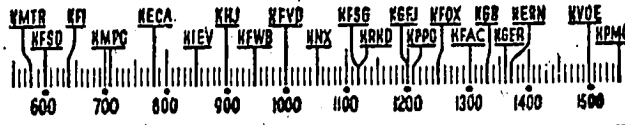

YOUR RADIO Today

The information contained in the following schedule of radio programs is furnished by the stations broadcasting the programs, and The Times should not be considered responsible for errors in announcements due to failure of stations to advise of daily changes.—Ed.]

Before 8 a.m.

KMTB—Calif. Theater. 6.
KFI—Melody. 6:45; News. 7:15; Music Clock. 7:30; Sam Hayes. 7:45.
KMPG—Music Sundial. 6:30; Andy. Virginia. 7:30.
KECA—Music Clock. 6:30; Ensemble. 7; News. 7:30; Novelties. 7:45.
KHJ—Stu Wilson. 6; News. 7; Stu Wilson. 7:15; News. 7:45.
KFWB—Waker Upper. 6; Sunrise Express. 7.
KFVJ—Spanish. 6; World on Air. 7; Jubilee. 7:15.
KXN—Sunrise Salute. 6; News. 7:30; Rhythm. 7:45.
KRKD—Doug Douglas. 8; Music. 8:15; News. 8:30; Doug Douglas. 8:45; News. 7:45.
KGFJ—Concert. 6; News. Stocks. 7; Sports. 7:30.
KFOX—El Despertador. 8; Roundup. 7:30.
KFAC—Symphony. 6; Pastor Reynolds. 7; Music. 7:30.
KGER—Farm. 6:05; Bugle Boys. 6:30; News. 7; Aubrey Lee. 7:15.
KVOE—Yawn Patrol. 7; News. 7:45.

8 to 9 a.m.

KMTB—Theater. 8; Music. 8:45.
KFI—Johnny Murray. 8; News. 8:15; "Against Storm." 8:30; Guiding Light. 8:45.
KMPG—Andy. Virginia. 8; Unity Word. 8:30.
KECA—Financial. 8; Young Dr. Malone. 8:15; Jay Bee. 8:30; Trade Agreement Discussion. 8:45.
KHJ—Victor Ludlular. 8; Keep Fit. 8:30; Mlraudy. 8:45.
KFWB—Church. 8; News. 8:30; Medical. 8:45.
KFVJ—Jubilee (cont.) Dr. Reynolds. 8:45.
KXN—Mary Foster. 8; "Mr. Hamp Goes to Town." 8:15; Naucy Dixon. 8:30; "My Children." 8:45.
KRKD—Music. 8; Employment. 8:30.
KGFJ—News. Stocks. 8; Music. 8:15; Revue. 8:30; Medical. 8:45.
KFOX—Headliner. 8; Medical. 8:15; Talk. 8:30; Health. 8:45.
KFAC—News. 8; House McGregor. 8:30; Mildred Lager. 8:45.
KGER—"Soul Patrol." 8; Rufus. 8:05; Mizpah. 8:15; Rev. Bennington. 8:45.
KVOE—Talk. 8; Tunes. 8:15; Keep Fit. 8:30; Garden. 8:45.

9 to 10 a.m.

KMTB—Religious. 9; Monitor News. 9:15; Music. 9:30; Nat. Message. 9:45.
KFI—Career Alice Blair. 9; Rakov Orch. 9:15; Bridge. 9:30.
KMPG—News. 9; Music. 9:15; Jack Trudy. 9:30; Capers. 9:45.
KECA—"May I Come In?" 9; F.H.A. 9:15; Farm. Home. 9:45.
KHJ—Farm Institute. 9; Mutual Friend. 9:30; Carters Elm St. 9:45.
KFWB—Melody. 9; Ballads. 9:15; Song Shop. 9:45.
KFVJ—Music. 9; News. 9:15; Medical. 9:30; Parade. 9:45.
KXN—Kate Smith. 9; When Girl Marries. 9:15; Romance Helen Trent. 9:30; Gal Sunday. 9:45.
KRKD—Records. 9; U.S. Weather. 9:30; Music. 9:35.
KGFJ—News. Stocks. 9; King's Orch. 9:30; Science. Man. 9:45.
KFOX—Music. 9; Rev. Shephard. 9:45.
KFAC—Inspirations. 8; Medical. 9:15; Women in News. 9:30; Music. 9:45.
KGER—Bright Corner. 9; March Ahead Time. 9:15; Earl Lee. 9:30; Gospel. 9:45.
KVOE—Farm Institute. 9; Monitor News. 9:30; Carters Elm St. 9:45.

10 to 11 a.m.