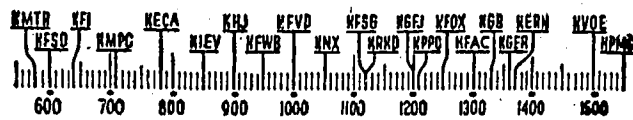

YOUR Radio TODAY

[The information contained in the following schedule is furnished by the stations broadcasting the programs.]

Before 8 a.m.

KMTR—Calif. Theater. 6.
KFI—Melody. 6:45; Almanac. 7; News 7:15; Music Clock. 7:30; Sam Haye 7:45.
KMP—Music Sundial. 6:30; Music Clock. 7; Andy Virginia. 7:30.
KECA—Musical Clock. 6:30; News. 7:30; Novelities. 7:45.
KHJ—Stu Wilson. 6; News. 7.
KFWB—Waker Upper. 6; Sunrise Express. 7.
KFVD—Spanish. 6; World on Air. 7; Jubilee. 7:15.
KNX—Sunrise Salute. 6; News. 7:30; Music. 7:45.
KHJD—Early Riser. 6; News. 6:30.
KGFJ—Concert. 6; News. Stocks. Sports. 7:30.
KHJ—El Desperador. 5; Music. 7:30.
KFAC—Symphony. 6; Pastor Reynolds. 7; Music. 7:30.
KGER—Farm. 6:05; Purple Mule. 6:30; Aubrey Lee. 7:15.
KVOE—Yawn Patrol. 7; News. 7:45.

8 to 9 a.m.

KMTR—Theater. 8; Music. 8:45.
KFI—Johnny Murray. 8; News. 8:15; Against Storm. 8:30; Guiding Light. 8:45.
KMP—Unity Word. 8:30.
KECA—Financial. 8; Young Dr. Malone. 8:15; Unclastic. 8:30; Rako Orch. 8:45.
KHJ—Victor Lindfahr. 8; Keep Fit. 8:30; Mirandy. 8:45.
KFWB—Bkfst. Club. 8. 1 hr.
KFVD—Medical. 8:45.
KNX—Mary Foster. 8; "Mr. Ham" Goes to Town. 8:15; Nancy Dixon. 8:30; M. Children. 8:45.
KHJD—Music. 8; Employment. 8:30.
KGFJ—News. Stocks. 8; Swing It. 8:15; Hts. 8:30; Medical. 8:45.
KFOX—Headlines. 8; Medical. 8:15; Talk. 8:30; Health. 8:45.
KFAC—News. 8; Music. 8:15; House. 8:30; Mildred Lager. 8:45.
KHJ—Soul Patrol. 8; Mizpah. 8:15; Bennington. 8:45.
KVOE—Talk. 8; Music. 8:15; Keep Fit. 8:30; Homemakers. 8:45.

9 to 10 a.m.

KMTR—Religious. 9; Monitor News. 9:15; Music. 9:30; Medical. 9:45.
KFI—Career. Alice Blair. 9; Guitar. 9:15; Bridge Club. 9:30.
KMP—News. 9; Music. 9:15; Music Graphs. 9:30; College Capers. 9:45.
KECA—"May I Come In?" 9; Old Rambler. 9:15; Farm. Home. 9:30.
KHJ—Soprano. 9; Dick O'Heren. 9:15; Mutual Friend. 9:30; Carters of Elm St. 9:45.
KFWB—Bkfst. Club. 9; Medical. 9:30; Songshop. 9:45.
KFVD—Music. 9; News. 9:15; Medical. 9:30; Music. 9:45.
KNX—Kate Smith. 9; When Girl Marries. 9:15; Romance. Helen Trent. 9:30; Cal. Sunday. 9:45.
KHJD—Records. 9; Govt. Weather. 9:30; Music. 9:45.
KGFJ—News. Stocks. 9; Science of Man. 9:45.
KFOX—Music. 9; Rev. Shephard. 9:45.
KFAC—Morning Inspirations. 9; Medical. 9:15; Women in News. 9:30; Serenade. 9:45.
KGER—Bright Corner. 9; March Ahead Time. 9:15; Earl Lee. 9:30; Full Gospel. 9:45.
KVOE—Strings. 9; Tenor. 9:15; Monitor News. 9:30; Carters of Elm St. 9:45.

10 to 11 a.m.