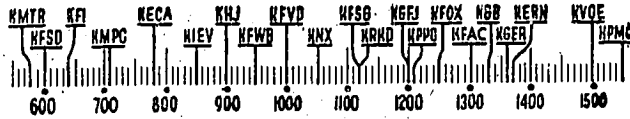

YOUR RADIO Today

[The information contained in the following schedule of radio programs is furnished by the stations broadcasting the programs, and The Times should not be considered responsible for errors in announcements due to failure of stations to advise of daily changes.—Ed.]

Before 8 a.m.

KMTR—Spanish Music 6.
KFI—Music 6:45; Music Clock 7; News 7:15; Singin' Salesman 7:30; Music 7:30; Sun Dial 8:30; Music 8:30; Andy Virginia 7:30.
KECA—Musical Clock 6:30; News 7:30; Music 7:45.
KHJ—Stu Wilson 6; News 7; Stu Wilson 7:15; News 7:45.
KFVB—Waker Upper 6; Sunrise Express.
KFVJ—Spanish 6; World on Air 7; Sun—Sunrise Salute 6; News 7:30; Friendly Philosopher 7:45.
KIRK—Doug Douglas 6; News 6:30; Doug Douglas 6:45; Sports 7:15; News 7:45.
KFOX—El Despertador 6; Music 7:30.
KGFR—Stocks 7; Sports Chior 7:15; Music 7:45.
KFAC—Symphony 6; Pastor Reynolds 7; Bill Sharples 7:30.
KGER—Farm 6:05; Purple Mule 6:30; Aubrey Lee 7:15.
KVOE—Yawn Patrol 7; News 7:45.

8 to 9 a.m.

KMTR—Spanish 8; Music 8:45.
KFI—Johnny Murray 8; News 8:15; "Against Storm" 8:30; Guiding Light 8:45.
KHJ—Unity Word 8:30.
KECA—Financial 8; Young Dr. Malone 8:15; Unclastic 8:30; Orch. 8:45.
KFVB—Country Church 8; News 8:30; Medical 8:45.
KHJ—Victor Lindihar 8; Keep Fit 8:30; Alrandy 8:45.
KFVJ—Medical 8:45.
KXN—Mary Foster 8; Rhythm 8:15; Nancy Dixon 8:30; "My Children" 8:45.
KIRK—Music 8; Bkfst. Club 8:30.
KGFR—Stocks 8; Hits 8:30; Medical 8:45.
KFOX—Headlines 8; Medical 8:15; Health 8:45.
KFAC—News 8; "House McGregor" 8:30; Mildred Lager 8:45.
KGER—"Soul Patrol" 8; Mizpah 8:15; Rev. Bennington 8:45.
KVOE—Talk 8; Keep Fit 8:30; Piano 8:45.

9 to 10 a.m.

KMTR—Religious 9; Monitor News 9:15; Music 9:30; Medical 9:45.
KFI—Career Adv. Blair 9; Baritone Bridge 9:30.
KMPC—News 9; Jack Trudy 9:30; Roadmender 9:45.
KFCA—"May I Come In?" 9; Lady Make Believe 9:15; Farm Home Hr. 9:30.
KHJ—Swing 9; Freshwater Cowboys 9:15; Music Friend 9:30; Carters Elm St. 9:45.
KFVB—Melody 9; Ballads 9:15; Songs 9:45.
KFVD—Jubilee 9; News 9:15; Medical 9:30; Music 9:45.
KXN—Kate Smith 9; When Girl Marries 9:15; Romance Helen Trent 9:30; Cat Sunday 9:45.
KIRK—Bkfst. Club 9; Weather Bureau 9:30; Music 9:45.
KFOX—Music 9; Rev. Shephard 9:45.
KFAC—Morn. Inspirations 9; Medical 9:15; Women in News 9:30; Parents Forum 9:45.
KGER—Bright Corner 9; March Ahead of Time 9:15; Full Gospel 9:45.
KVOE—Orch. 9; Monitor News 9:30; Carters Elm St. 9:45.

10 to 11 a.m.