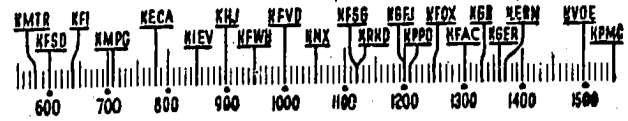

YOUR RADIO Today

The information contained in the following schedule of radio programs is furnished by the stations broadcasting the programs, and The Times should not be considered responsible for errors in announcements due to failure of stations to advise of daily changes.—Ed.]

CHURCH SERVICES

KMTN—Nat. Message, 8:30 a.m.; Bob Shuler, 8:45 a.m.
KMPG—Wings Over Jordan, 8 a.m.; H.M.S. Richards, 4 p.m.
KECA—Church, 8:45 a.m.; Catholic Hr., 8 p.m.
KHJ—Lutheran Hour, 1:30 p.m.; Revival Hour, 5 p.m.
KFWB—Church, 8 a.m.; Rescue Mission, 8:30 a.m.; Church, 8 p.m.
KFVD—Spanish, 6 a.m.; Rev. Salas, 8 a.m.; Church of Christ, 8:30 a.m.; Church, 11 a.m.
KXN—West Coast Church, 8; Salt Lake Tabernacle, 9:30 a.m.; Church, 10 a.m.
KFSG—Almea McPherson, 10:30 a.m.; Speaker, 3 p.m.; Evangelistic Service, 7 p.m.; Voice First Nighters, 9:30.
KRRD—Rev. Squires, 7:30 a.m.
KPPC—Presbyterian Church, 9 a.m.; Dr. Zellner, 9:30 a.m.; Dr. Darr, 11 a.m.
KFOX—Visitor, 10:15 a.m.; Religious, 10:45 a.m.; Fireside Church, 4:30 p.m.
KGER—Evangelical Church, 2:15 p.m.; Temple Baptist Church, 3:30 p.m.
KFAC—Dr. MacLennan, 11:30 a.m.; Church, 8 p.m.
KHEV—Mission, 7 a.m.; Church, 8 a.m.; Bible Class, 10:30 a.m.; Japanese Church, 8:30 p.m.

Before 9 a.m.

KMTN—Call. Theater, 6; Swedish Hr., 8; Nat. Message, 8:30; Bob Shuler, 8:45.
KMPG—Melody, 8; Youth Music, 8:30.
KMPG—Trinity Choir, 7; Songs, 8; Violin, 8:15; Melody, 8:30.
KECA—News, 8; Moods, 8:15; Book Looks, 8:30; Southernaires, 8:45.
KHJ—Comics, 8; Matinee, 8:30; Canary Chorus, 8:45.
KFWB—Country Church, 8; Rescue Mission, 8:30.
KFVD—Spanish Church, 6; Rev. Salas, 8; Church of Christ, 8:30.
KXN—Classics, 7; Monitor News, 7:45; Church, 8; Major Bowes, 8:30.
KRRD—Music, 7; News, 7:15; Rev. Squires, 7:30; Music, 8.
KFOX—El Desperado, 5; Music, 7:30; John Brown, 8.
KFAC—Times Comics, 7:30; Music, 8.
KGER—Mission, 7; Music, 7:30; Rev. W. E. Dowell, 8; Pacific College, 8:10.
KVOE—Al Helfer, 8; Reviewing Stand, 8:15; Choir, 8:30; Canary Chorus, 8:45.
KHEV—Italian-American Hr., 9.

9 to 10 a.m.

KMTN—Call. Theater, 9.
KFI—Dr. Casselberry, 9; Meditation, 9:15; "On Your Job," 9:30.
KMPG—Music, 9; Star Symphony, 9:30.
KHEV—Music, Hall, 9, 1 hr.
KHJ—P. E. Gardner, 9; American Wildlife, 9:30; Songs, 9:45.
KFWB—Musical, 9.
KFVD—Tabernacle, 9; Songs, 9:30; Choir, 9:45.
KXN—Salt Lake Tabernacle, 9:30.
KRRD—Music, 9, 1 hr.
KFOX—Melody, 9.
KFAC—Music, 9; Medical, 9:15; Dr. Cook, 9:30.
KGER—News, 9; Melody, 9:30.
KVOE—Quartet, 9; Wildlife, 9:30; Health, 9:45.

10 to 11 a.m.