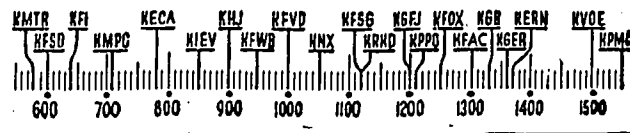

YOUR RADIO Today

[The information contained in the following schedule of radio programs is furnished by the stations broadcasting the programs, and The Times should not be considered responsible for errors in announcements due to failure of stations to advise of daily changes.—Ed.]

Before 8 a.m.

KMTR—Calif. Theater. 5.
KFI—Melody 6:45; News, 7:15; Music. 7:30; Sam Hayes, 7:45.
KMPF—Old Night Watchman. 3:30; Music Clock, 7:30.
KECA—Musical Clock, 6:30; News, 7:30; Music Clock, 7:45.
KFI—Rise, Shine, 8; News, 7.
KFWB—Stu Wilson, 6; Sunrise Express, 7.
KFVD—Spanish, 6; World on Air, 7; Jubilee, 7:15.
KXN—Salute, 6; News, 7:30; Music. 7:45.
KRKD—Doug Douglas, 6; Doug Douglas, 6:45; News, 7:45.
KGFJ—Concert, 6; News, 7; Choral, 7:15; Songs, 7:30; Rhythm, 7:45.
KFOX—El Despertador, 6; Health, 7:30.
KFAO—Symphony, 6; Pastor Reynolds, 7; Bill Sharpley, 7:30.
KGER—Farm, 6:05; Musical Interlude, 6:20; Purple Mule, 6:30; Aubrey, 6:45; 7:15.
KVOE—Yawn Patrol, 7; News, 7:15.

8 to 9 a.m.

KMTR—Theater, 8.
KFI—Johnny Murray, 8; News, 8:15; "Arens Storm," 8:30; Gulching Light, 8:45.
KMPF—Singers, 8; Organ, 8:15; Unity Word, 8:30.
KECA—Finanetal, 8; Young Dr. Malone, 8:15; Unclassics, 8:30; Orch., 8:45.
KFI—Victor Lindahl, 8; News, Mutual Friend, 8:30; Garden, 8:45.
KFWB—Church, 8; News, 8:30; Medical, 8:45.
KFVD—Jubilee (Cont.), Medical, 8:45.
KXN—Mary Foster, 8; Nancy Dixon, 8:30; My Child, 8:45.
KRKD—Music, 8; Employment, 8:45.
KGFJ—Dance, 8; Medical, 8:45.
KFOX—Headlines, 8; Medical, 8:15; Talk, 8:30; Health, 8:45.
KFAO—News, 8; Music, 8:15; House McGrocer, 8:30.
KGER—"Soul Patrol," 8; Mizpah, 8:15; Rev. Bennington, 8:45.
KVOE—Pay Envelope, 8; Tunes, 8:15; Keep Fit, 8:30; Garden, 8:45.

9 to 10 a.m.

KMTR—Salvation Army, 9; Monitor News, 9:15; Medical, 9:45.
KFI—Career, Alice, 9; Dinning, 9:30; My Child, 9:45.
KMPF—News, 9; Music, 9:15.
KECA—"May I Come In," 9; Old Rambler, 9:15; Farm Home, 9:30.
KILJ—Joan Abbey, 9; Patty Jean, 9:30; Carters Elm St., 9:45.
KFWB—Ballads, 9; News, 9:15; Medical, 9:30; Music, 9:45.
KXN—Kate Smith, 9; When Girl Marries, 9:15; Romance Helen Trent, 9:30; Gal Sunday, 9:45.
KRKD—Records, 9; Gov't Weather Bureau, 9:30; Records, 9:40.
KFOX—John Brown, 9; Music, 9:30.
KFAO—Inspirations, 9; Medical, 9:15; Women in News, 9:30; Music, 9:45.
KGER—Bright Corner, 9:05; March Ahead, 9:15; Earl Lee, 9:30; Gospel, 9:45.
KVOE—County Gardens, 9; Sons Pioneers, 9:15; Monitor News, 9:30; Carters Elm St., 9:45.

10 to 11 a.m.