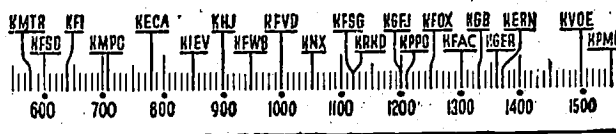

YOUR RADIO Today

[The information contained in the following schedule of radio programs is furnished by the stations broadcasting the programs, and The Times should not be considered responsible for the failure of stations to advise of daily changes.—Ed.]

Before 8 a.m.

KMTR—Calif. Theater. 6.
KFI—Melody. 6:45: News. 7:15: Singin' Salesman. 7:30: News. 7:45.
KMPC—Roll Out. 6: Yawn Patrol. 7: KFI—Musical Clock. 6:30: News. 7:30: Music. 7:45.
KHJ—Rise & Shine. 6: News. 7: Rise. Shine. 7:15.
KFWD—Stu. Wilson. 6: Sunrise Express. 7.
KFVD—Spanish. 6: Jubilee. 7:15.
KFX—Sunrise Salute. 6:15: News. 7:30: Music. 7:45.
KRKD—Doug Douglas. 6: Doug Douglas. 6:45: News. 7:45.
KFOX—El Despertador. 5: News. 7:30: Mildred Van. 7:45.
KFAC—Music. 6: Pastor Reynolds. 7: Music. 7:30.
KFI—Farm. 6:05: Maurice Johnson. 6:30: Aubrey Lee. 6:45.
KVOE—Music. 7: News. 7:45.

8 to 9 a.m.

KMTR—Theater. 8.
KFI—Voss Family. 8: Ed McConnell. 8:15: Hilda Hope. M.D. 8:30.
KMPC—Early Girls. 8: Party. 8:30.
KECA—10 Plus Associates. 8: Orchestral. 8:15: Unclassic. 8:30: Remember Tune. 8:45.
KHJ—Dog Clinic. 8: Wonderful World. 8:15: Band. 8:30: M. Randy. 8:45.
KFWD—Church. 8: Music. 8:30: Salvation Army. 8:45.
KFVD—Jubilee (cont.).
KFX—News. 8: "Mr. Hamp Goes to Town." 8:15: Nancy Dixon. 8:30: Saturday. 8:45.
KFOX—Headlines. 8: Talk. 8:30.
KFAC—News. 8: House McGregor. 8:30: Music. 8:45.
KGER—"Soul Patrol." 8: Mizpah. 8:15: Medical. 8:45.
KVOE—Strings. 8: Wonderful World. 8:15: Army Band. 8:30.

9 to 10 a.m.

KMTR—Political. 9: Monitor News. 9:15: Discovery of Post. 9:30: Nat. Message. 9:45.
KFI—Music School. 9: Youth Call. 9:30: County Medical. 9:45.
KMPC—News. 9: Music. 9:30.
KECA—American Education. 9: Farm Home. 9:30.
KHJ—Ed. Education. 9: Ryk Orch. 9:15: Light Orch. 9:45.
KFWD—Ballards. 9: F.H.A. 9:15: Child Workshop. 9:30.
KFVD—Waltz. 9: News. 9:15: Medical. 9:30.
KFX—Sat. Party. 9: "Let's Pretend." 9:30.
KRKD—Music. 9: Weather. 9:30: Music. 9:45.
KFOX—John Brown. 9: Music. 9:30: Talk. 9:45.
KFAC—Meditation. 9: Music. 9:15: Women in News. 9:30: Parents Forum. 9:45.
KGER—March Ahead Time. 9:15: Music. 9:30: Full Gospel. 9:45.
KVOE—Recital. 9: Monitor News. 9:30: Light Orch. 9:45.

10 to 11 a.m.

KMTR—Woman's World. 10: Music. 10:30: Stocks. 10:45.
KFI—Busse Orch. 10: Stamps. 10:15: On the Job. 10:30: Peoples Lobby. 10:45.
KMPC—News. 10: Tunes. 10:30: News. 10:45.
KECA—Farm. Home. 10: Dance. 10:30: Metropolitan Opera. 10:55.
KHJ—Ed Fitzgerald. 10: "Relief Measures Forum." 10:30.
KFWD—Sat. Smorgasbord. 10.
KFVD—Gospel. 10: Music. 10:15: Help Live. 10:30: Serenade. 10:45.
KFX—What Price America. 10: "Town Crier." 10:30: Dog Friend. 10:45.
KRKD—Music. 10.
KGFJ—City Dwellers. 10:45.
KFOX—News. 10: Music. 10:15.
KFAC—Serenade. 10: L.A. Medical Assn. 10:30: Gothic Tower. 10:45.
KGER—News. 10: Political. 10:30: Seeing America. 10:45.
KVOE—Ed Fitzgerald. 10:15: Meeting. 10:30.

11 a.m. to 12 Noon