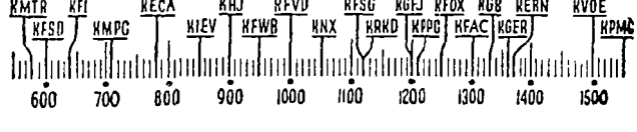

YOUR Radio TODAY

[The information contained in the following schedule is furnished by the stations broadcasting the programs.]

Before 8 a.m.

KMTR—Calif. Theater, 6.
KFI—Melody, 6:45; News, 7:15; Single Salesman, 7:30; News, 7:45.
KMPC—"Roll Out," 6; "Petticoat Revue," 7.
KECA—Musical Clock, 6:30; News, 7:30; Music Clock, 7:45.
KHJ—Rise & Shine, 6; News, 7; Rise, Shine, 7:15.
KFWB—Stu. Wilson, 6; Sunrise Express, 7.
KFVD—Spanish, 6; Jubilee, 7:15.
KNN—Sunrise Salute, 6:15; News, 7:30; Music, 7:45.
KRRD—Doug Douglas, 6; Doug Douglas, 6:45; News, 7:45.
KFOX—El Despertador, 5; News, 7:30; Music, 7:45.
KFAC—Music, 6; Pastor Reynolds, 7; Music, 7:30.
KGER—Farm, 6:05; Maurice Johnson, 6:30; Aubrey Lee, 6:45.
KVOE—Music, 7; News, 7:45.