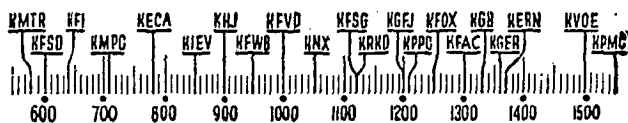

YOUR RADIO Today

[The information contained in the following schedule of radio programs is furnished by the stations broadcasting the programs, and The Times should not be considered responsible for errors in announcements due to failure of stations to advise of daily changes.—Ed.]

CHURCH SERVICES

KMTR—Nat. Message, 8:30 a.m.; Bob Shuler, 8:45 a.m.; St. Brendan Church, 12 noon; Floyd Johnson, 2:30.
KMPCC—First M.E. Church, 11 a.m.; H.M.S. Richards, 6 p.m.
KECA—Church, 8:45 a.m.; Catholic Hr., 3 p.m.
KHJ—Lutheran Hour, 1:30 p.m.; Revival Hour, 5 p.m.
KFWB—Church, 8 a.m.; Rescue Mission, 8:30 a.m.; Church, 8 p.m.
KFVB—Spanish, 6 a.m.; Rev. Salas, 8 a.m.; Church of Christ, 8:30 a.m.; Church, 11 a.m.
KNX—West Coast Church, 8; Salt Lake Tabernacle, 9:30 a.m.; Christian Science, 10 a.m.
KFSG—Almeo McPherson, 10:30 a.m.; Speaker, 3 p.m.; Evangelistic Service, 7 p.m.; Voice First Nighters, 9:30.
KRRD—Bible School, 7:15 a.m.; Rev. Squires, 8 a.m.
KFI—Presbyterian Church, 9 a.m.; Dr. Woellner, 9:30 a.m.; Dr. Freeman, 11 a.m.
KFOA—Visitor, 10:15 a.m.; St. Luke Church, 11 a.m.; Fireside Church, 4:30 p.m.
KGFJ—Evangelical Church, 2:15 p.m.; Temple Baptist Church, 5:30 p.m.
KFAC—Hollywood Country Church, 8 a.m.; Sunday School, 8:45 a.m.; Presbyterian Church, 11:30; Church, 8 p.m.
KGER—Mission, 7 a.m.; Church, 8 a.m.; Bible Class, 10:30; Japanese Church, 8:30 p.m.

Before 9 a.m.

KMTR—Calif. Theater, 6; Swedish Hr., 8; Nat. Message, 8:30; Bob Shuler, 8:45.
KFI—Melody, 8; Music, 8:30.
KMPCC—Symphony, 7; John Brown, 8 Music, 8:30.
KECA—News, 8; Neighbor Nell, 8:15 Books, 8:30; Church, 8:45.
KHJ—Comics, 8; Voice Prophecy, 8:30 Canary Chorus, 8:45.
KFWB—Country Church, 8; Rescue Mission, 8:30.
KFVB—Spanish Church, 6; Rev. Salas, 8; Church of Christ, 8:30.
KNX—Classics, 7; Christian Science Children's, 7:45; Church, 8; Major Bowes, 8:30.
KRRD—Music, 7; Bible School, 7:15; News, 7:45; Rev. Squires, 8.
KFOA—El Despertador, 5; Music, 7:30; Community Prog., 7:45; U. Andrew, 8; Music, 8:30.
KGER—Times Comics, 7:30; Music, 8.
KFAC—Mission, 7; Music, 7:30; Church, 8; Pacific College, 8:30.
KVOE—Reviewing Stand, 8:15; Chohr, 8:30; Canary Chorus, 8:45.
KIEV—Italian-American Hr., 9.

9 to 10 a.m.

KMTR—Calif. Theater, 9.
KFI—Dr. Casselberry, 9; Music, 9:15; "On Your Job," 9:30.
KMPCC—Music, 9.
KECA—Music Hall, 9, 1 hr.
KHJ—P. E. Gardner, 9; American Wildlife, 9:30; Food for Thought, 9:45.
KFWB—Musical, 9.
KFVB—Tabernacle, 9; Songs, 9:30; Chohr, 9:45.
KNX—Salt Lake Tabernacle, 9:30.
KRRD—Music, 9, 1 hr.
KFOA—Time When, 9; Margit Hegedus, 9:15; Fortunes, 9:30; Trio, 9:45.
KFAC—Music, 9; Medical, 9:15; Music, 9:30.
KGER—News, 9; March Ahead Time, 9:05; Music, 9:30; Bible Class, 9:45.
KVOE—Quartet, 9; Wildlife, 9:30; Esquires, 9:45.

10 to 11 a.m.