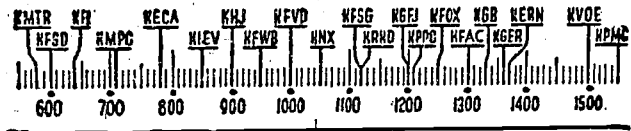

YOUR Radio TODAY

[The information contained in the following schedule is furnished by the stations broadcasting the programs.]

Before 8 a.m.

KMTR—Calif. Theater. 6.
KFI—Melody. 6:45; News. 7:15; Singin' Salesman. 7:30; News. 7:45.
KMPC—"Roll Out." 6; "Petticoat Revue." 7.
KECA—Musical Clock. 6:30; News. 7:30; Music Clock. 7:45.
KHJ—Rise & Shine. 6.
KFVB—Stu. Wilson. 6; Sunrise Express. 7.
KFVD—Spanish. 6; Jubilee. 7:15.
KNX—Sunrise Salute. 6:15; News. 7:30; Music. 7:45.
KRKB—Doug Douglas. 6; Doug Douglas. 6:45; News. 7:45.
KFOX—El Despertador. 5; News. 7:30; Music. 7:45.
KFAC—Music. 6; Pastor Reynolds. 7; Music. 7:30.
KGER—Farm. 6:05; Maurice Johnson. 6:30; Aubrey Lee. 6:45.
KVOE—Music. 7; News. 7:15.