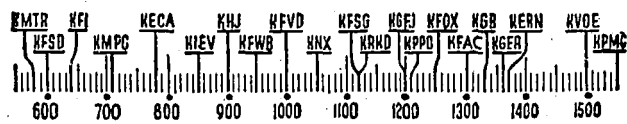

YOUR Radio TODAY

[The information contained in the following schedule is furnished by the stations broadcasting the programs.]

Before 8 a.m.

KMTR—Call. Theater. 6.
KFI—Melody. 6:45; News. 7:15; Music Clock. 7:30; Sam Hayes. 7:45.
KMPC—"Roll Out." 6; "Petticoat Revue." 7.
KECA—Music Clock. 6:30; Ensemble. 7; News. 7:30; Music Clock. 7:45.
KHJ—Rise & Shine. 6; News. 7:45.
KFWD—Stu. Wilson. 6; Sunrisc Express. 7.
KFVD—Spanish. 6; World on Air. 7; Jubilee. 7:15.
KFI—Sunrise Salute. 6; News. 7:30; Talk. 7:45.
KRKD—Doug Douglas. 6; Music. 6:15; News. 6:30; Doug Douglas. 6:45; News. 7:45.
KGFJ—Concert. 6; News. Stocks. 7; Sports. 7:30.
KFOX—El Despertador. 5; Music. 7:30; News. 7:45.
KFAC—Music. 6; Pastor Reynolds. 7; Music. 7:30.
KFI—Fair. 6:05; Bugle Boys. 6:30; News. 7; Aubrey Lee. 7:15.
KVOE—Yawn Patrol. 7; News. 7:45.

8 to 9 a.m.

KMTR—Theater. 8; Music. 8:45.
KFI—Johnny Murray. 8; News. 8:15; "Agalant Storm." 8:30; Guiding Light. 8:45.
KMPC—News. 8; Hi Lites. 8:15; Unity Word. 8:30.
KECA—Financial. 8; Young Dr. Malone. 8:15; Jay Bee. 8:30; Church 1/4 hr. 8:45.
KHJ—Victor Lindlahr. 8; News. 8:30; Miranda. 8:45.
KFWD—Church. 8; Voice Friendship. 8:30; Ballards. 8:45.
KFVD—Jubilee (cont.) Dr. Reynolds. 8:45.
KNN—Nancy Dixon. 8; News. 8:15; "Mr. Hamp Goes to Town." 8:30; "My Children." 8:45.
KRKD—Music. 8; Employment. 8:30; KGFJ—News. Stocks. 8; Music. 8:15; Revue. 8:30.
KFOX—Headliner. 8; Health. 8:15; Talk. 8:30; Music. 8:45.
KFAC—News. 8; House McGregor. 8:30; Music. 8:45.
KGER—"Soul Patrol." 8; Rufus. 8:05; Mizpah. 8:15; Rev. Bennington. 8:45.
KVOE—Talk. 8; Keep Fit. 8:30; Garden. 8:45.

9 to 10 a.m.

KMTR—Religious. 9; Monitor News. 9:13; Music. 9:30; Maurice Johnson. 9:45.
KFI—Carters Elm St. 9; O'Neills. 9:15; Bridge. 9:30.
KMPC—News. 9; Organ. 9:45.
KECA—Meet Artists. 9; Rakov Orch.. 9:15; Farm Home. 9:45.
KHJ—Carolyn Pryce. 9; Sons Pioneers. 9:15; Patty Jean. 9:30; Trio. 9:45.
KFWD—Music. 9; Tune Titles. 9:45.
KFVD—Music. 9; News. 9:15; Medical. 9:30; Parade. 9:45.
KNN—Kate Smith. 9; When Girl Marries. 9:15; Romance Helen Trent. 9:30; Gal Sunday. 9:45.
KRKD—Records. 9; U.S. Weather. 9:30; Music. 9:35.
KGFJ—News. Stocks. 9; Marimba. 9:15; King's Orch. 9:30; Music. 9:45.
KFOX—John Brown. 9; Music. 9:30.
KFAC—Meditations. 9; Medical. 9:15; Women in News. 9:30; Music. 9:45.
KGER—News. 9; March Ahead Timc. 9:15; Music. 9:45.
KVOE—Balladeer. 8; Sons Pioneers. 9:15; Monitor News. 9:30; Trio. 9:45.

10 to 11 a.m.