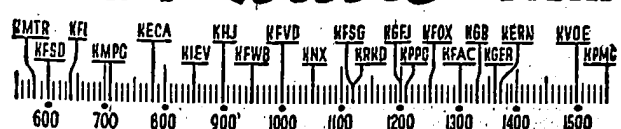

YOUR Radio TODAY

[The information contained in the following schedule is furnished by the stations broadcasting the programs.]

Before 8 a.m.

KMTR—Spanish Music. 6.
KFI—Melody. 7: News. 7:15: Singin' Salesman. 7:30: Sam Hayes. 7:45.
KMPC—“Roll Out.” 6: Early Girls.
KECA—Musical Clock. 6:30: News. 7:30: Rakov Orch.. 7:45.
KHJ—Rise & Shine. 6.
KFWB—Stu Wilson. 6: Sunrise Express. 7.
KFVD—Spanish. 6: World on Air. 7.
KNN—Sunrise Salute. 6: News. 7:30: Talk. 7:45.
KRRD—Doug Douglas. 6: News. 6:30: Doug Douglas. 6:45: News. 7:45.
KFOX—El Despertador. 5: News. 7:30: Bulletin. 7:45.
KGFJ—Stocks. 7: Sports: Choir. 7:15: Music. 7:45.
KFAC—Serenade. 7: Pastor Reynolds. 7: Music. 7:30.
KGER—Farm. 6:05: Purple Mule. 6:30: Aubrey Lee. 7:15.
KVOE—Yawn Patrol. 7: News. 7:45.